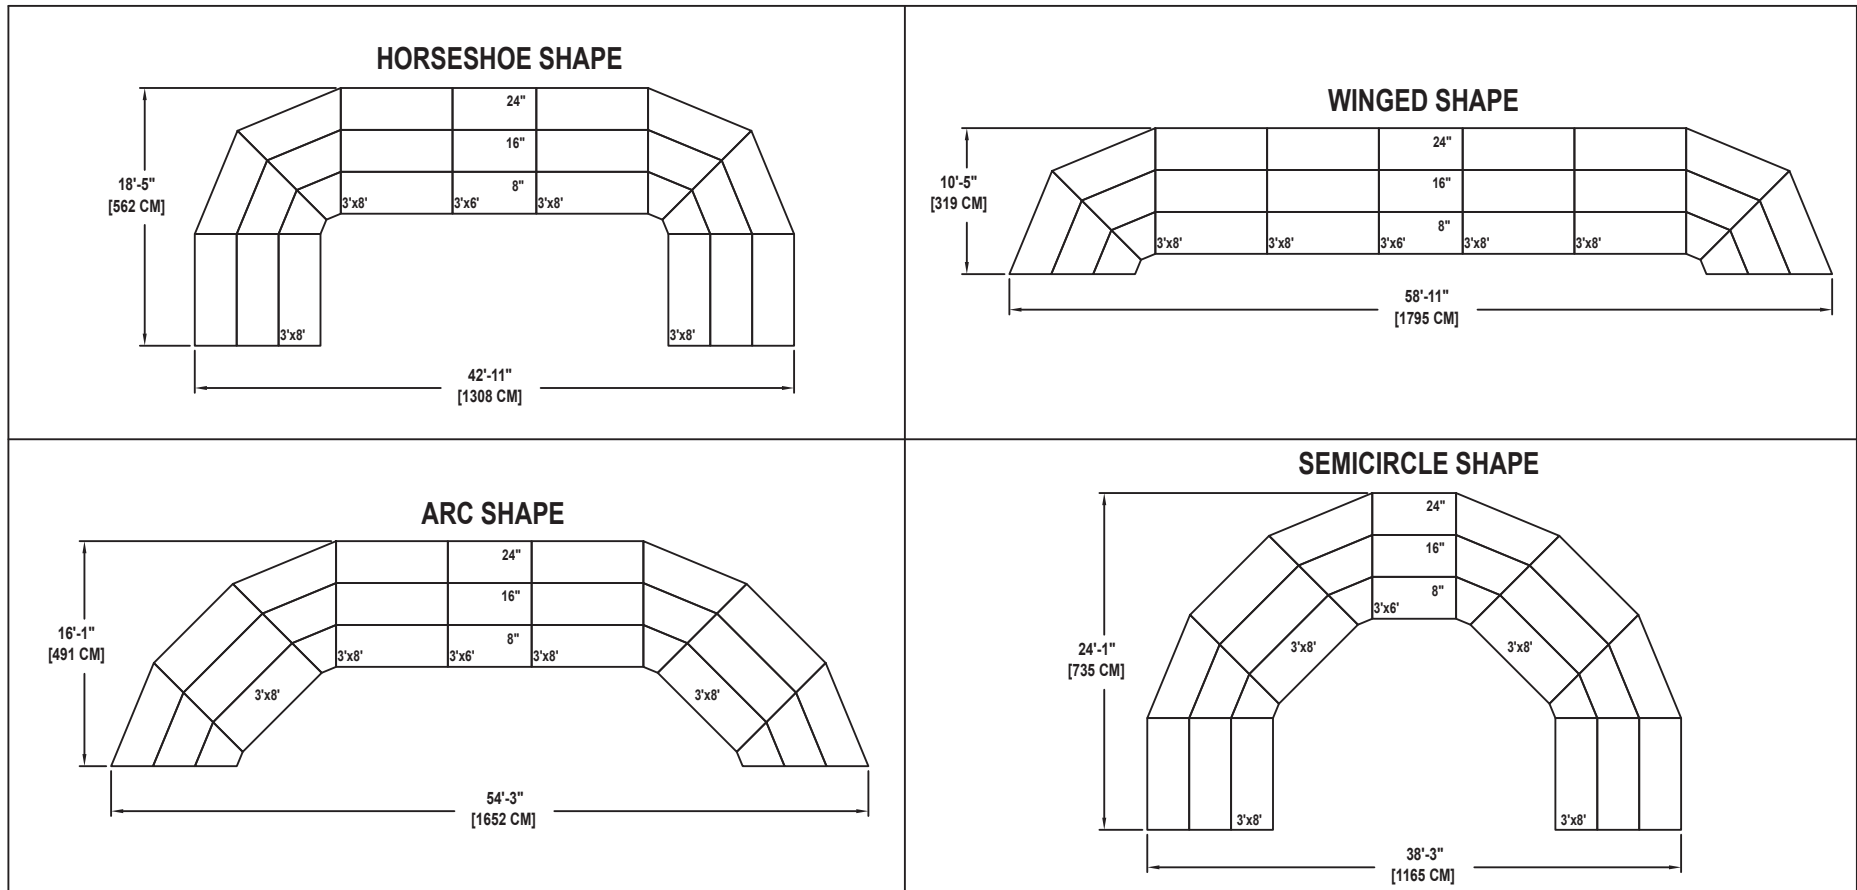

SEATED CHORAL RISER SET

NO. 185

SEATING CAPACITY NOT USING THE FLOOR, 81.
SEATING CAPACITY WITH ONE ROW ON THE FLOOR, 100.
SEATING CAPACITY IS BASED ON 26" CHAIR SPACING.

Wenger®

C O R P O R A T I O N

Wenger®