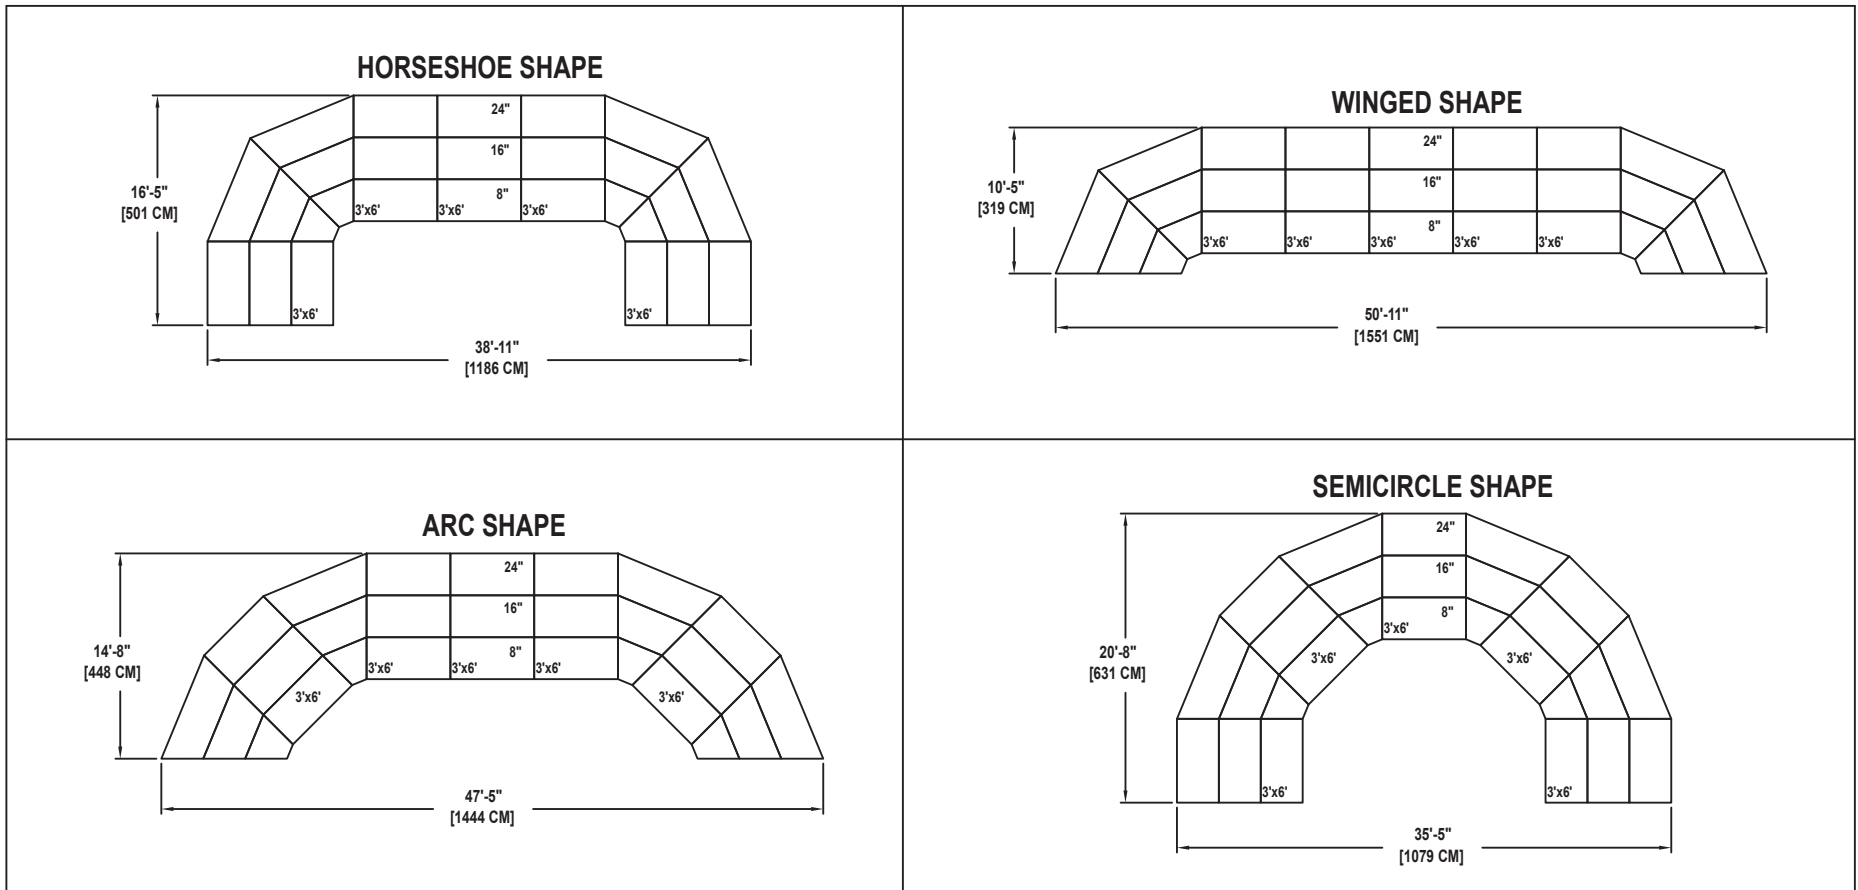

SEATED CHORAL RISER SET

NO. 155

SEATING CAPACITY NOT USING THE FLOOR, 69.

SEATING CAPACITY WITH ONE ROW ON THE FLOOR, 84.

SEATING CAPACITY IS BASED ON 26" CHAIR SPACING.

C O R P O R A T I O N

Drawing 100A311_A
 Sheet 10 of 44