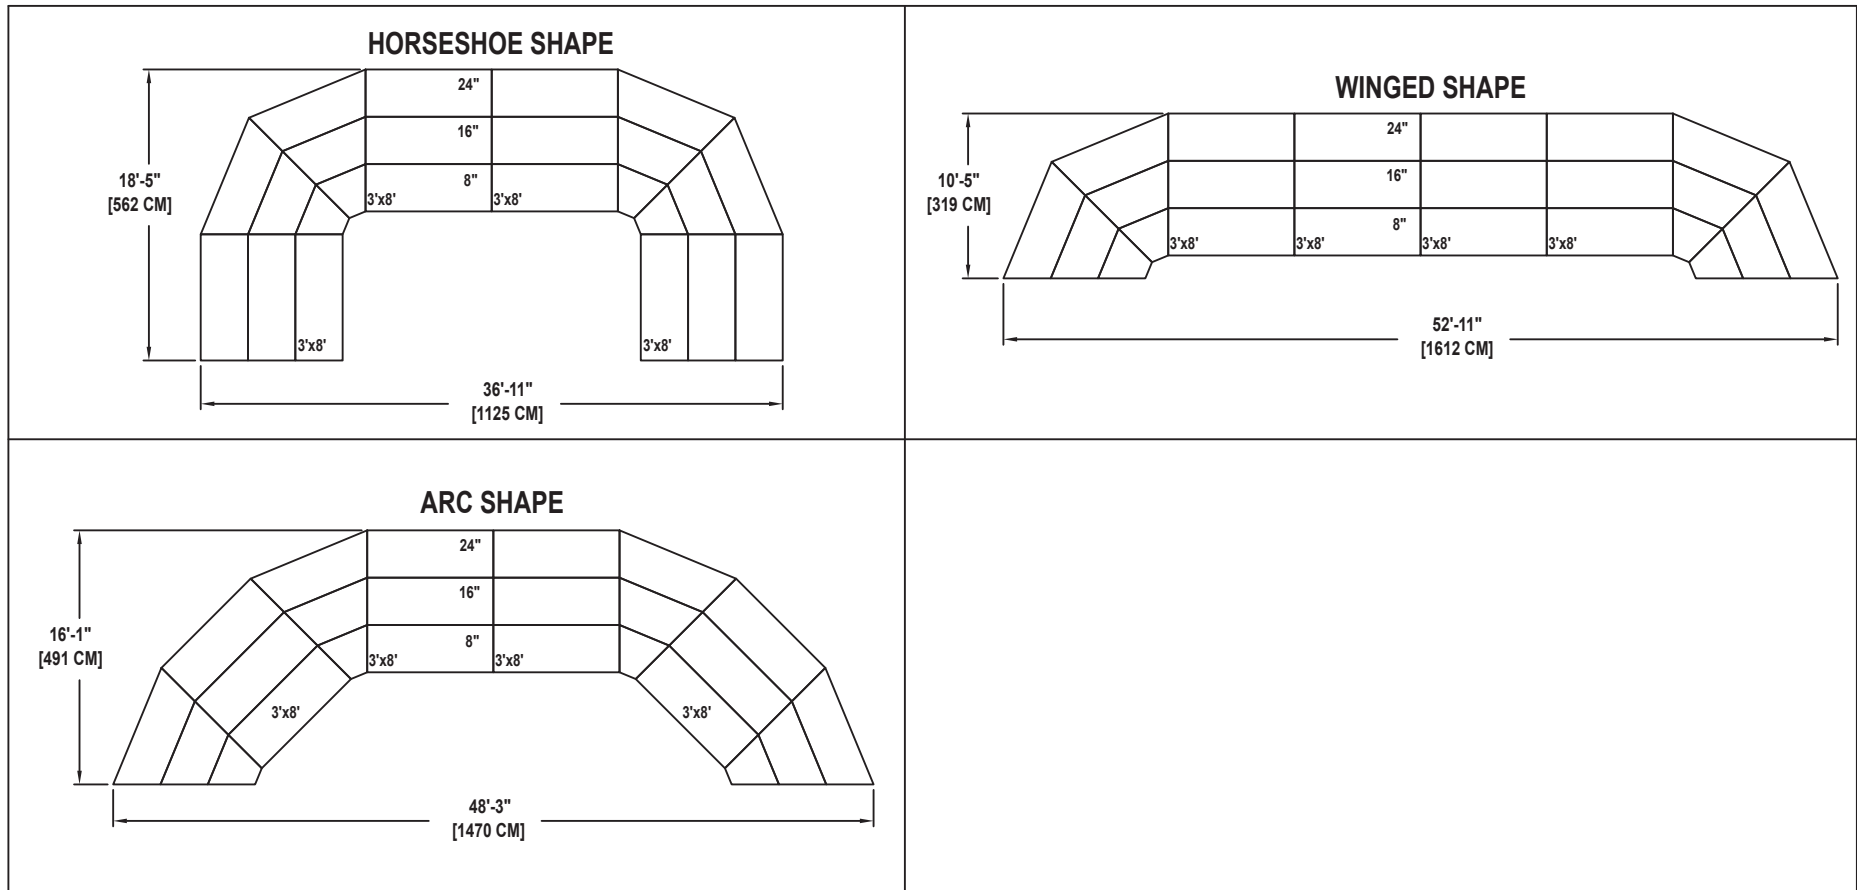

SEATED CHORAL RISER SET

NO. 115

SEATING CAPACITY NOT USING THE FLOOR, 72.

SEATING CAPACITY WITH ONE ROW ON THE FLOOR, 88.

SEATING CAPACITY IS BASED ON 26" CHAIR SPACING.

C O R P O R A T I O N

Drawing 100A311_A
Sheet 6 of 44