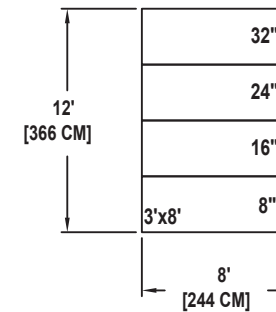

SEATED CHORAL RISER SET

RISER SETS 1115, 015, 1215

SEATING CAPACITY IS BASED ON 26" CHAIR SPACING.

C O R P O R A T I O N

RISER SET 1115
SEATING CAPACITY 8
(12 WITH A ROW ON THE FLOOR)

RISER SET 015
SEATING CAPACITY 12
(16 WITH A ROW ON THE FLOOR)