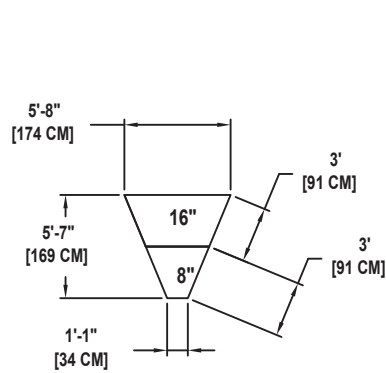

SEATED CHORAL RISER SET

RISER SETS 1135, 035, 1235

SEATING CAPACITY IS BASED ON 26" CHAIR SPACING.

Wenger®

C O R P O R A T I O N

RISER SET 1135
SEATING CAPACITY 3