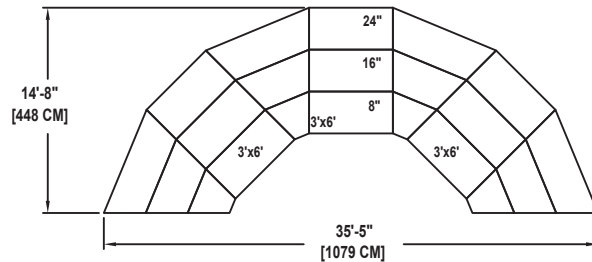

ARC SHAPE

Wenger

JRCLANCY

GEARBOSS

Drawing 100A311_A
Sheet 8 of 44

MUSIC EDUCATION AND PERFORMING ARTS

Owatonna Office: Phone 800.4WENGER (493-6437) Worldwide +1.507.455.4100 | Parts & Service 800.887.7145 | wengercorp.com | 555 Park Drive, PO Box 448 | Owatonna | MN 55060-0448

Syracuse Office: Phone 800.836.1885 Worldwide +1.315.451.3440 | jrclancy.com | 7041 Interstate Island Road | Syracuse | NY 13209-9713

ATHLETICS Phone 800.493.6437 | gearboss.com | 555 Park Drive, PO Box 448 | Owatonna | MN 55060-0448