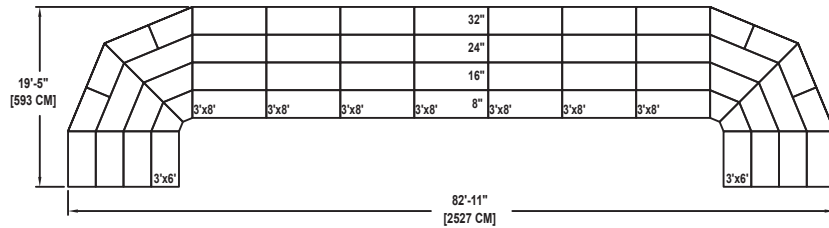

WINGED SHAPE

ARC SHAPE

SEMICIRCLE SHAPE

Drawing 100A311_A
Sheet 36 of 44

MUSIC EDUCATION AND PERFORMING ARTS

Owatonna Office: Phone 800.4WENGER (493-6437) Worldwide +1.507.455.4100 | Parts & Service 800.887.7145 | wengercorp.com | 555 Park Drive, PO Box 448 | Owatonna | MN 55060-0448