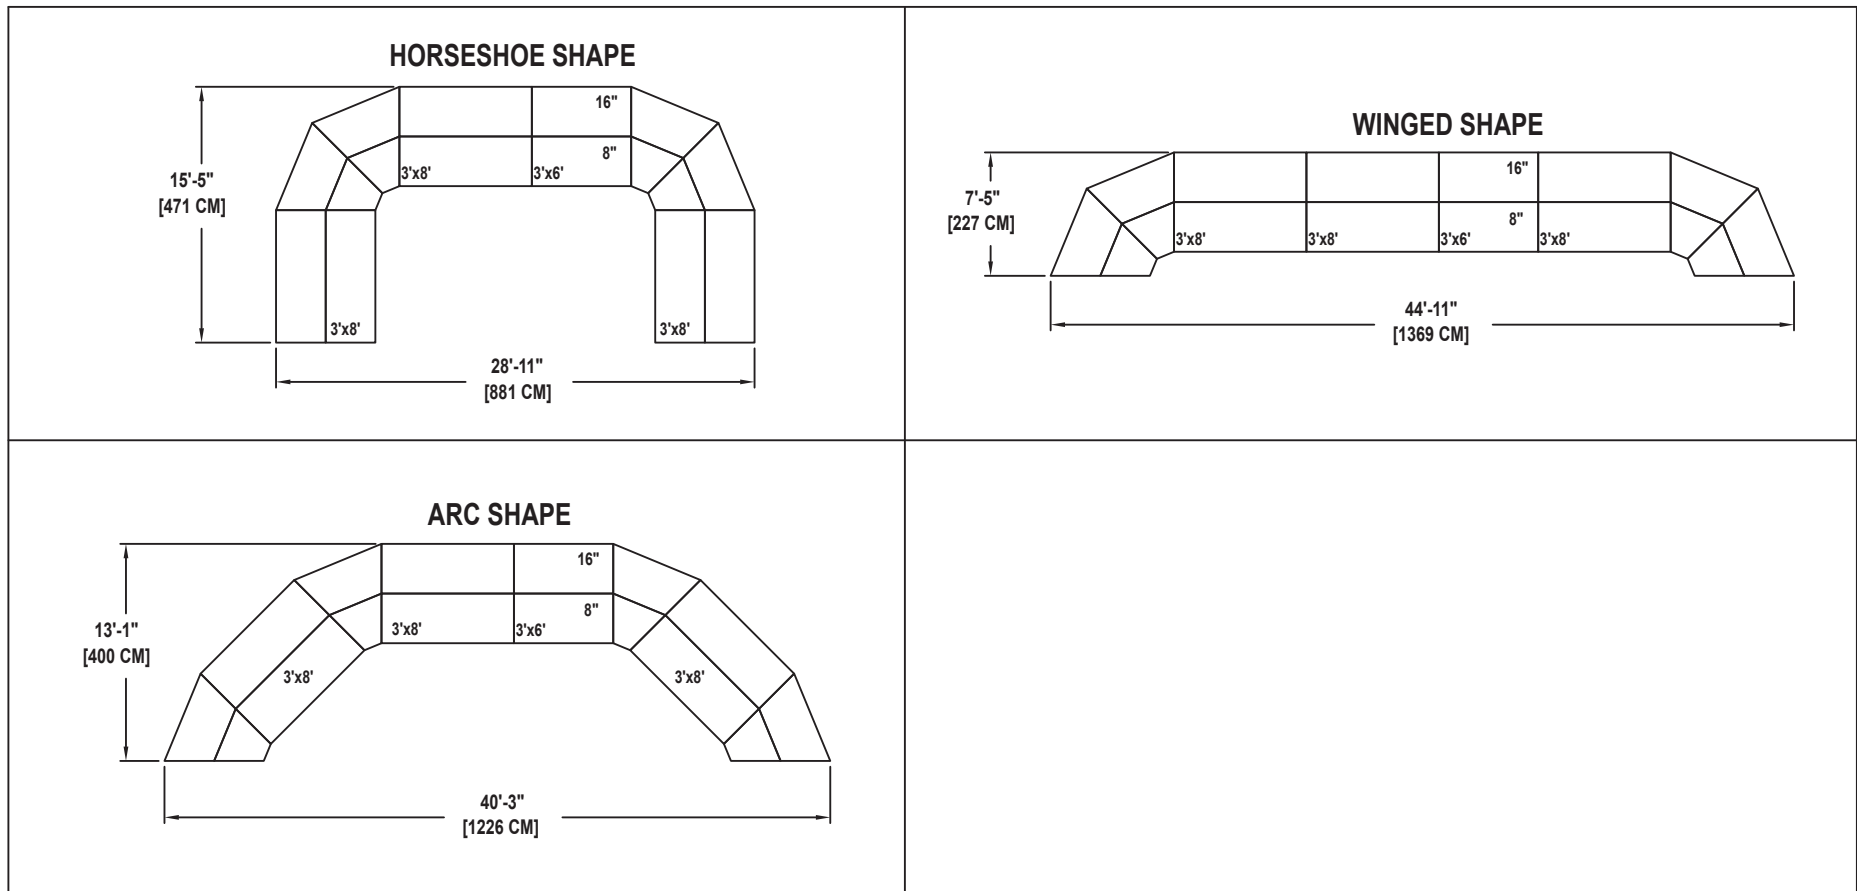

SEATED CHORAL RISER SET

NO. 375

SEATING CAPACITY NOT USING THE FLOOR, 42.

SEATING CAPACITY WITH ONE ROW ON THE FLOOR, 57.

SEATING CAPACITY IS BASED ON 26" CHAIR SPACING.

Wenger®

C O R P O R A T I O N

Wenger®