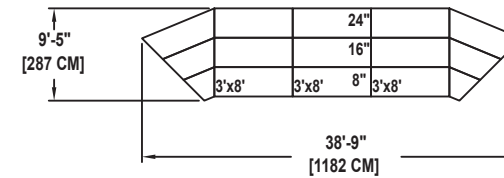

ARC SHAPE

Wenger®

JRCLANCY

GEARBOSS®

Drawing 100A311_A
Sheet 41 of 44

MUSIC EDUCATION AND PERFORMING ARTS

Owatonna Office: Phone 800.4WENGER (493-6437) Worldwide +1.507.455.4100 | Parts & Service 800.887.7145 | wengercorp.com | 555 Park Drive, PO Box 448 | Owatonna | MN 55060-0448