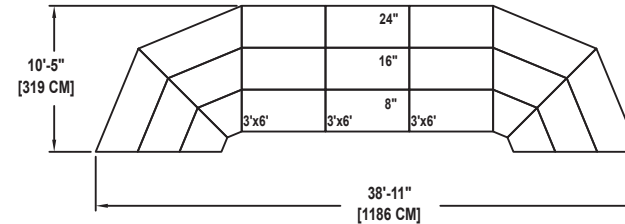

WINGED SHAPE