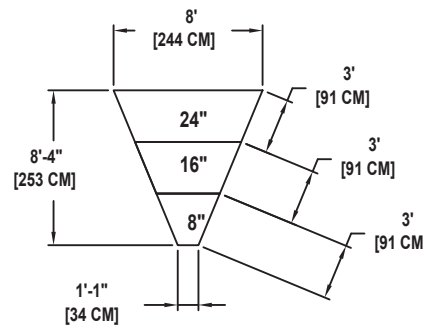

RISER SET 035
SEATING CAPACITY 6