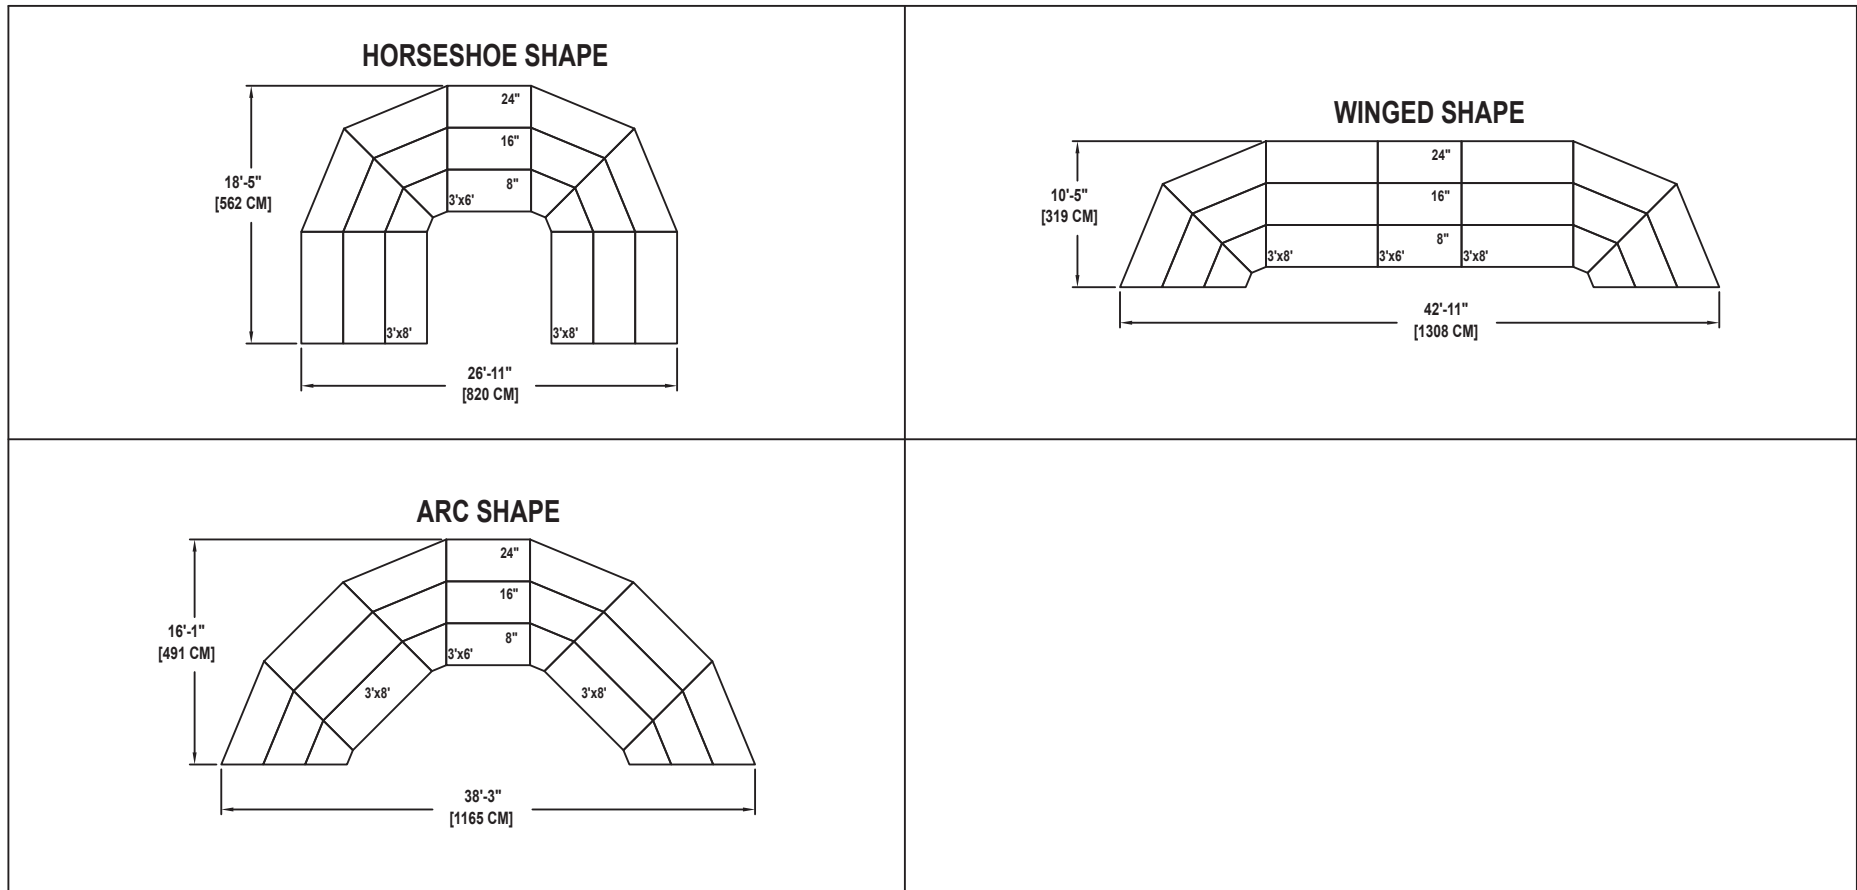

SEATED CHORAL RISER SET

NO. 165

SEATING CAPACITY NOT USING THE FLOOR, 57.

SEATING CAPACITY WITH ONE ROW ON THE FLOOR, 68.

SEATING CAPACITY IS BASED ON 26" CHAIR SPACING.

Wenger®

C O R P O R A T I O N

Wenger