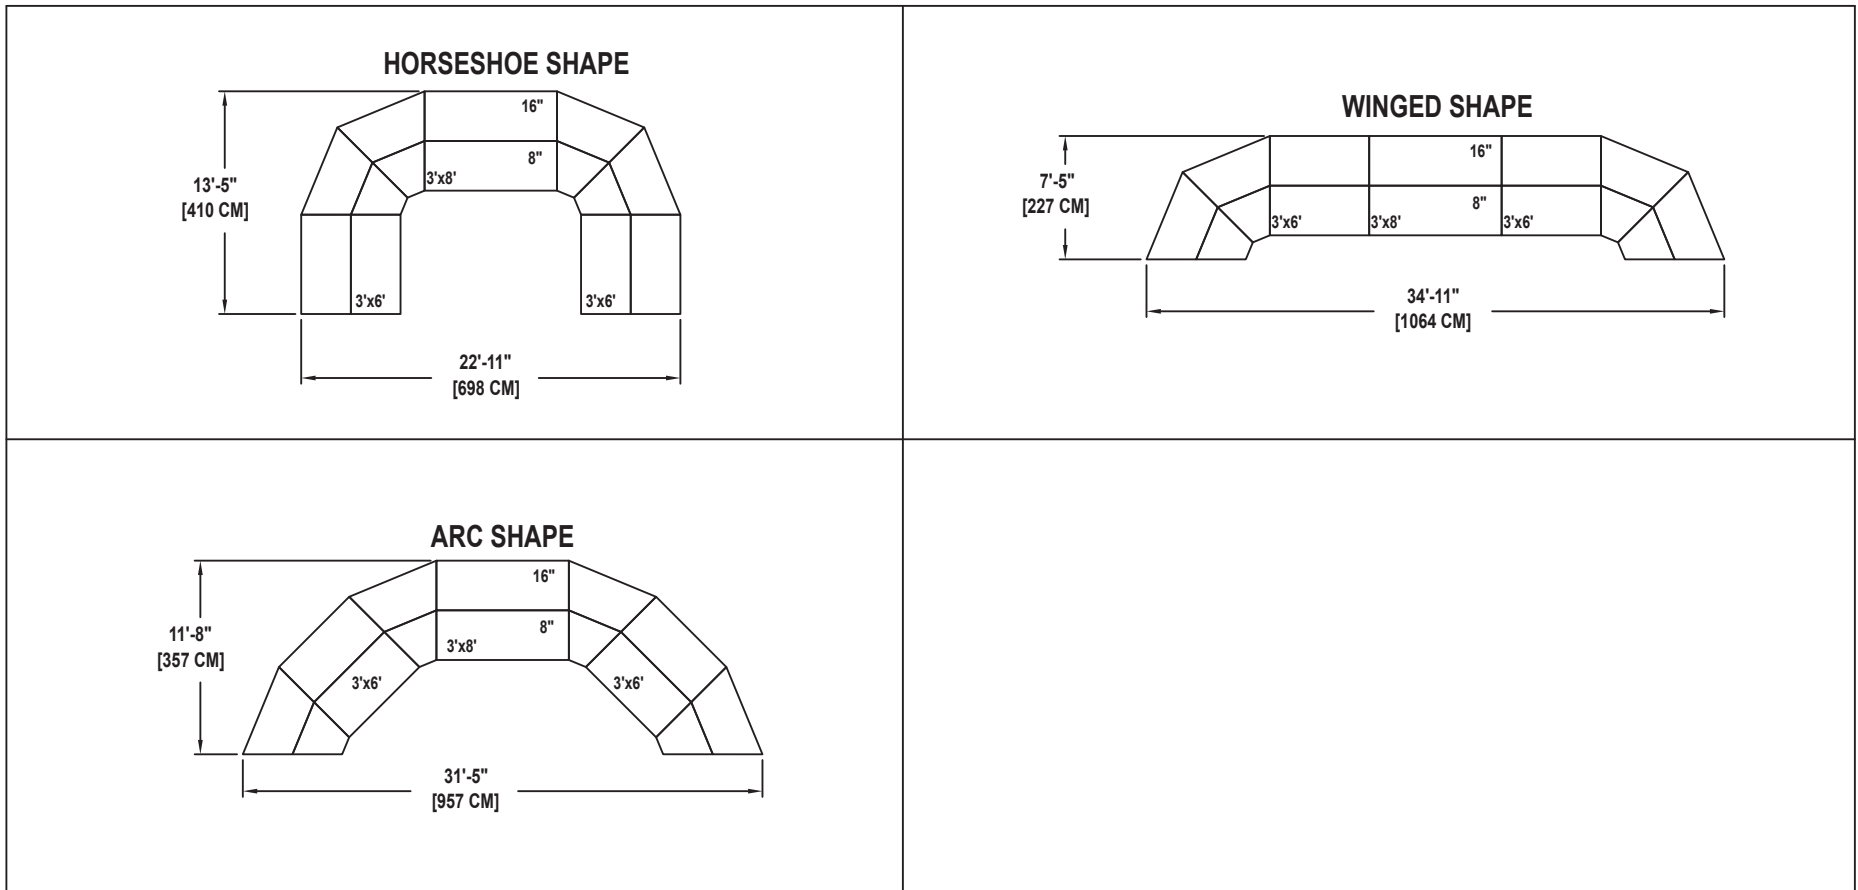

SEATED CHORAL RISER SET

NO. 395

SEATING CAPACITY NOT USING THE FLOOR, 32.

SEATING CAPACITY WITH ONE ROW ON THE FLOOR, 42.

SEATING CAPACITY IS BASED ON 26" CHAIR SPACING.

Wenger®

C O R P O R A T I O N

Wenger