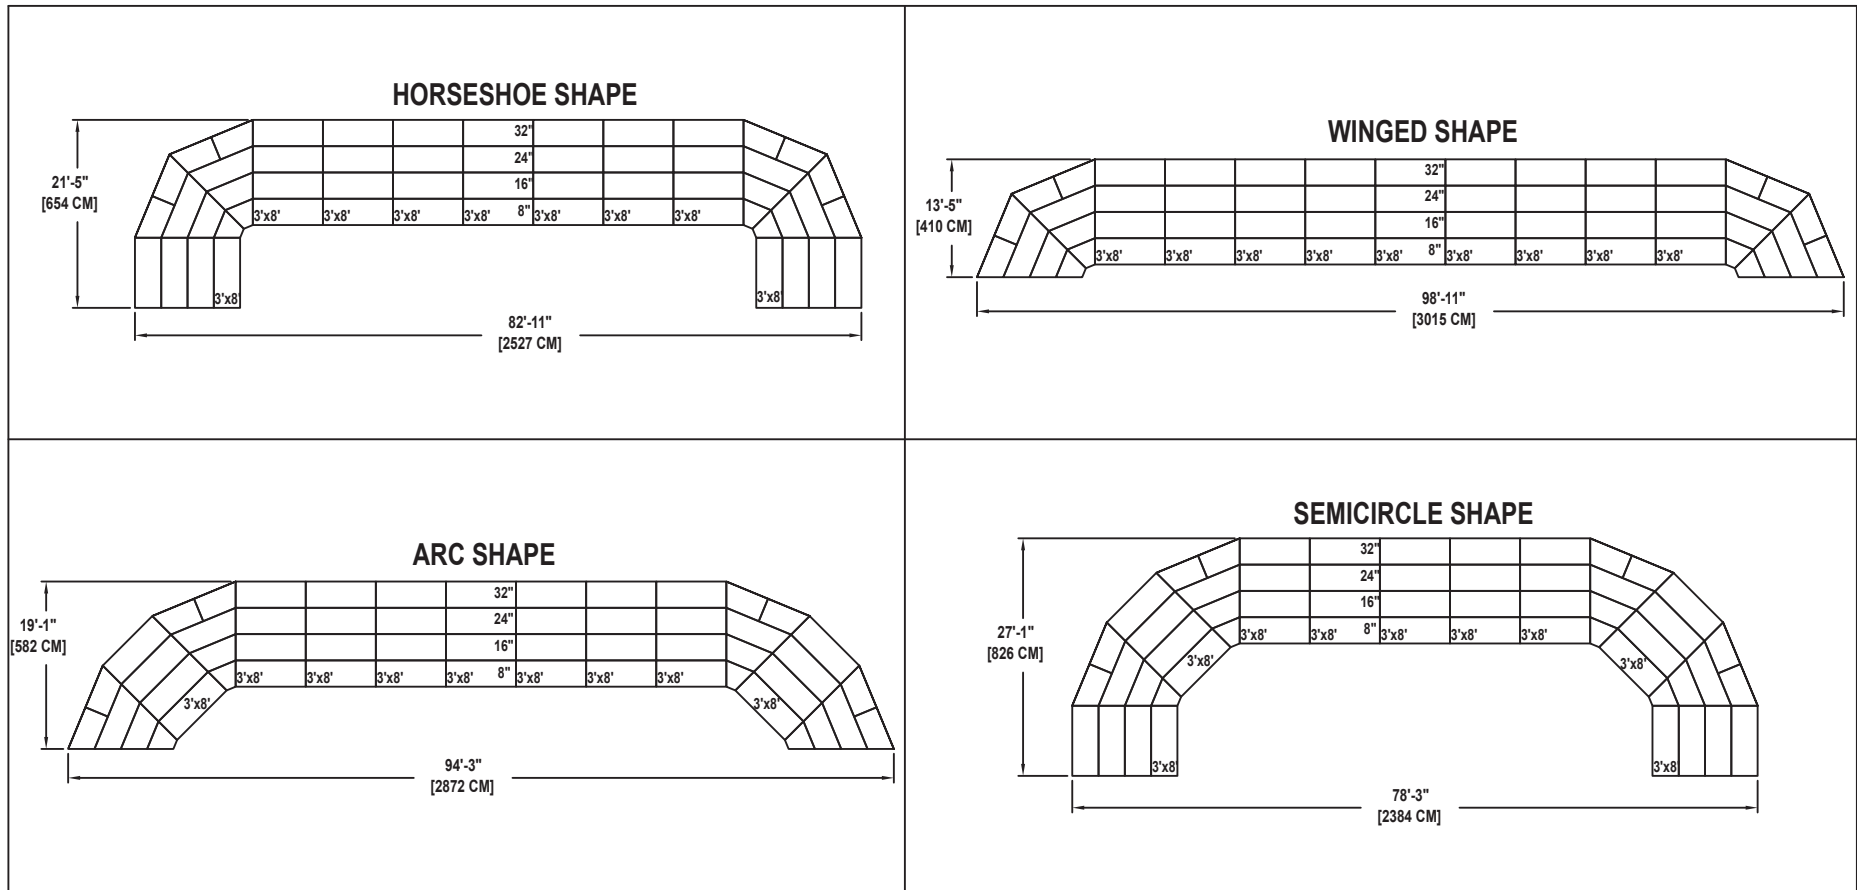

SEATED CHORAL RISER SET

NO. 485

SEATING CAPACITY NOT USING THE FLOOR, 184.

SEATING CAPACITY WITH ONE ROW ON THE FLOOR, 204.

SEATING CAPACITY IS BASED ON 26" CHAIR SPACING.

Wenger®

CORPORATION

Wenger®