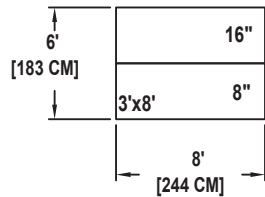

RISER SET 1115
SEATING CAPACITY 8
(12 WITH A ROW ON THE FLOOR)