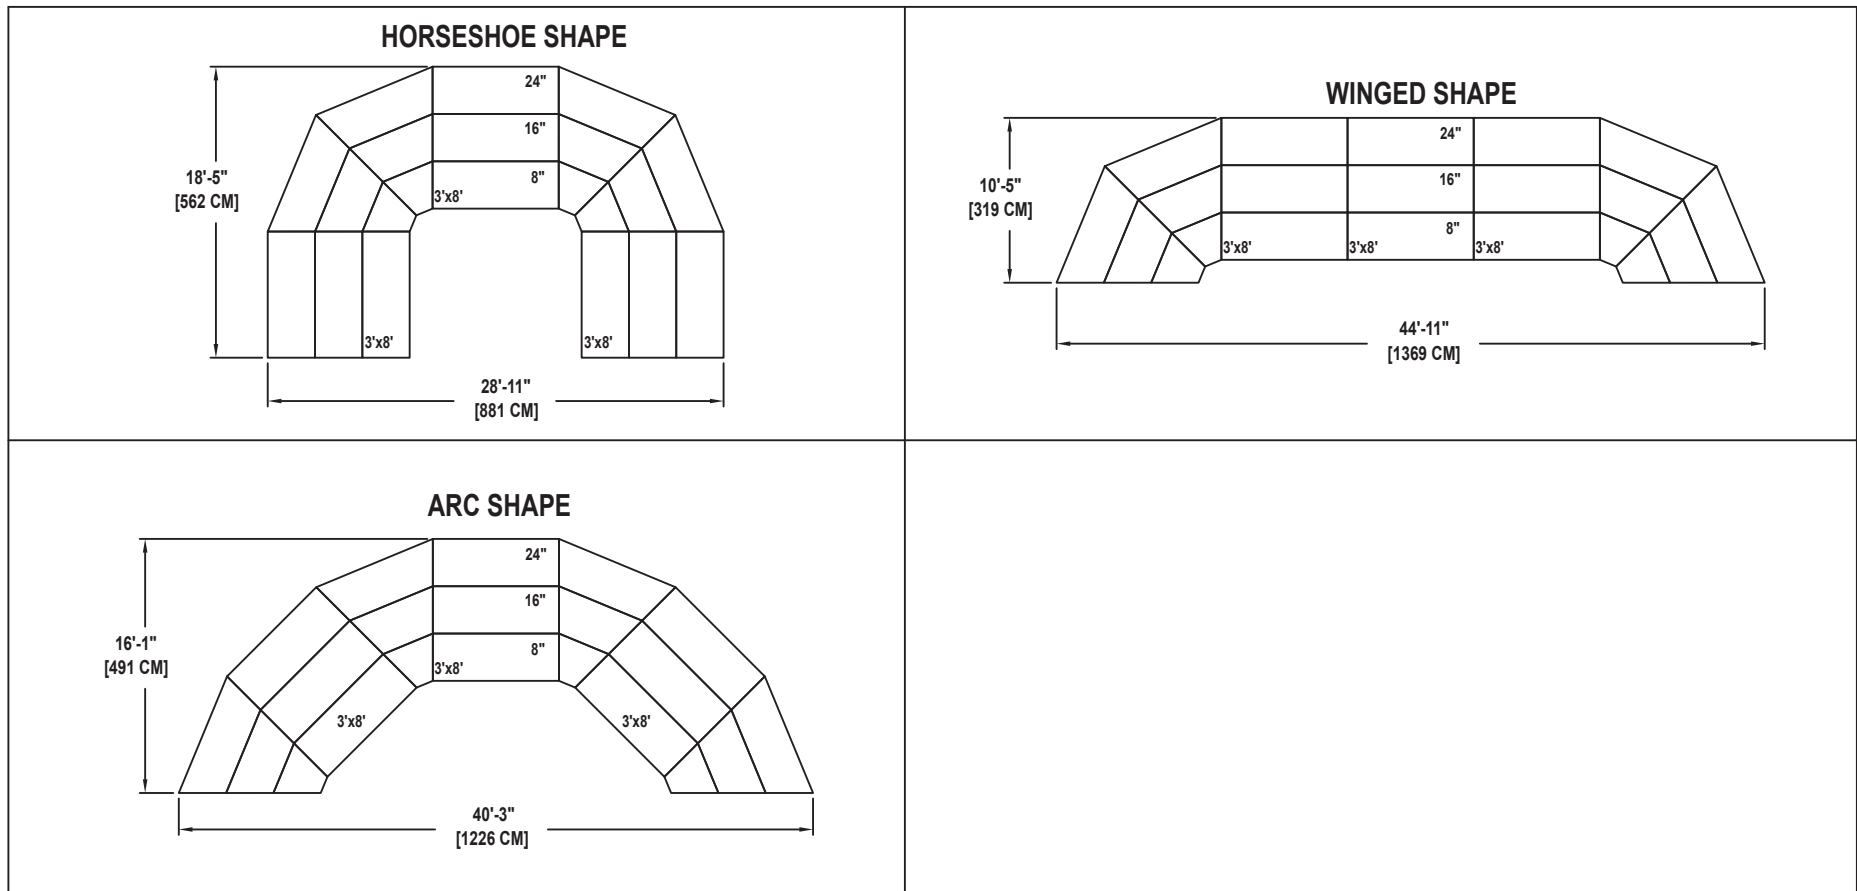

SEATED CHORAL RISER SET

NO. 105

SEATING CAPACITY NOT USING THE FLOOR, 60.

SEATING CAPACITY WITH ONE ROW ON THE FLOOR, 72.

SEATING CAPACITY IS BASED ON 26" CHAIR SPACING.

Wenger®

C O R P O R A T I O N

Wenger