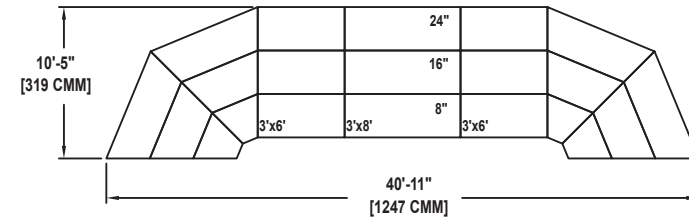

WINGED SHAPE