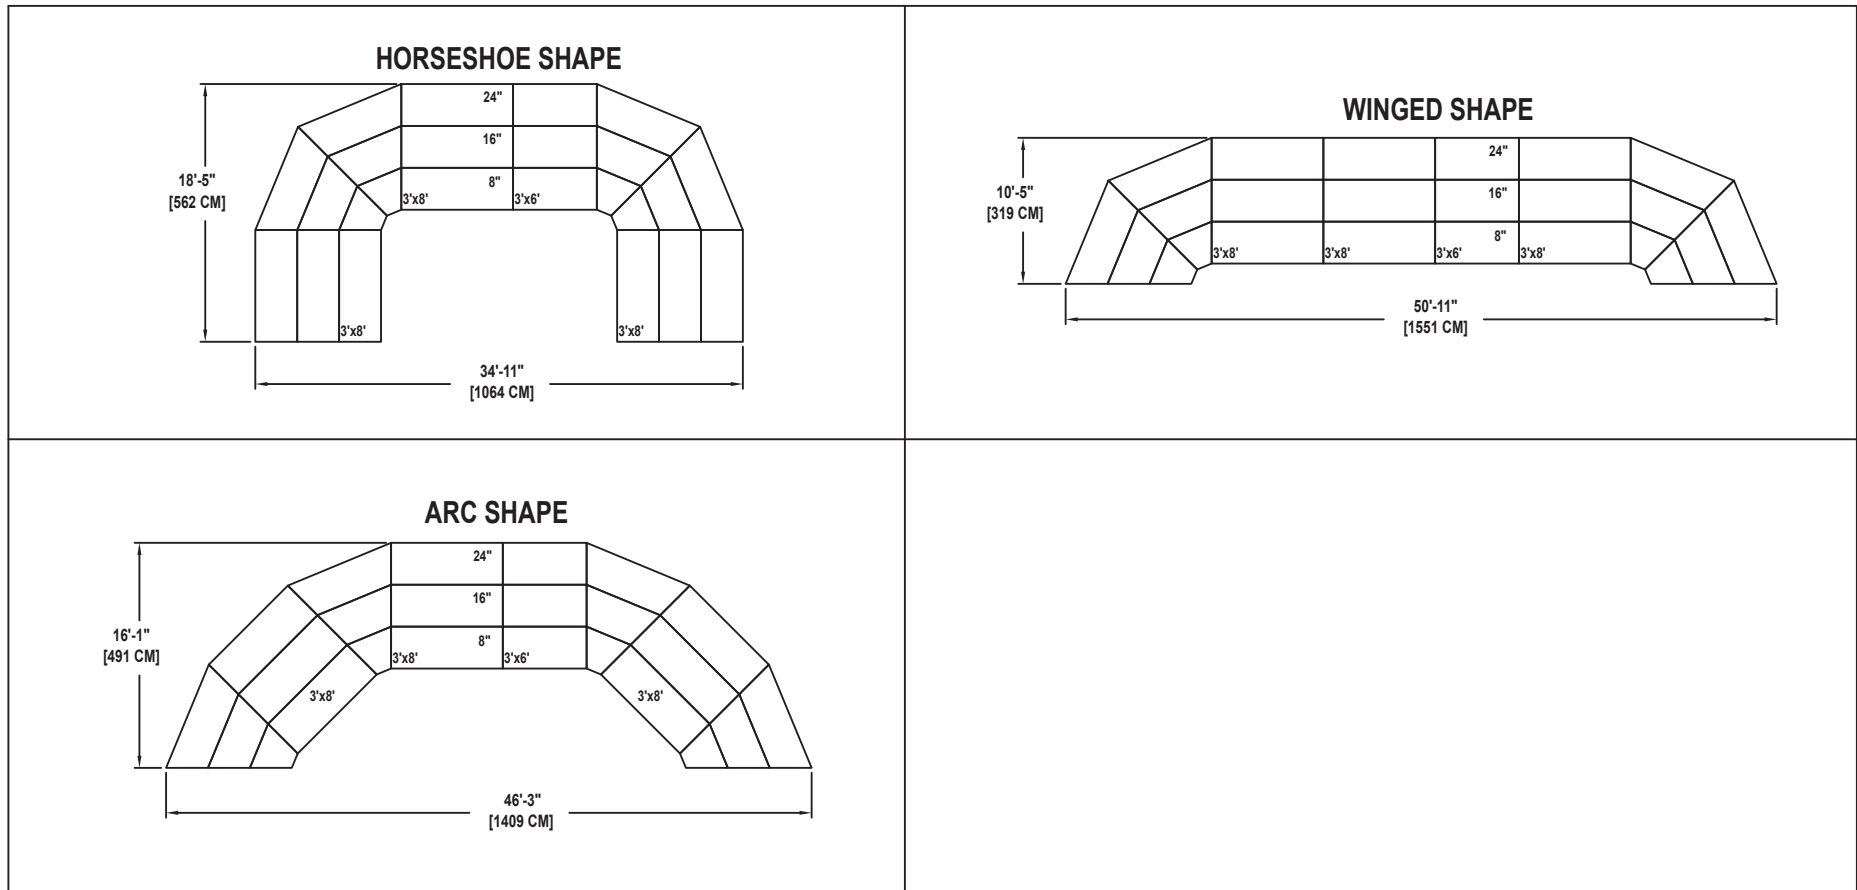

SEATED CHORAL RISER SET

NO. 175

SEATING CAPACITY NOT USING THE FLOOR, 69.

SEATING CAPACITY WITH ONE ROW ON THE FLOOR, 84.

SEATING CAPACITY IS BASED ON 26" CHAIR SPACING.

Wenger®

C O R P O R A T I O N

Wenger®