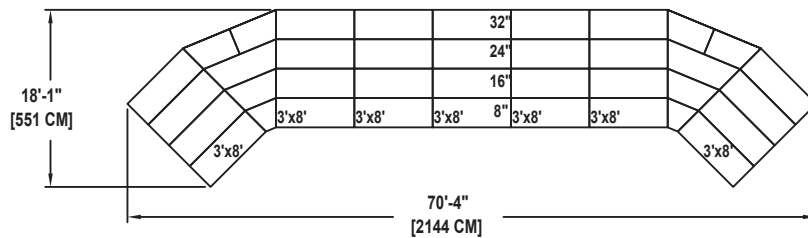

ARC SHAPE

Wenger®

JRCLANCY

GEARBOSS®

Drawing 100A311_A
Sheet 39 of 44

MUSIC EDUCATION AND PERFORMING ARTS

Owatonna Office: Phone 800.4WENGER (493-6437) Worldwide +1.507.455.4100 | Parts & Service 800.887.7145 | wengercorp.com | 555 Park Drive, PO Box 448 | Owatonna | MN 55060-0448