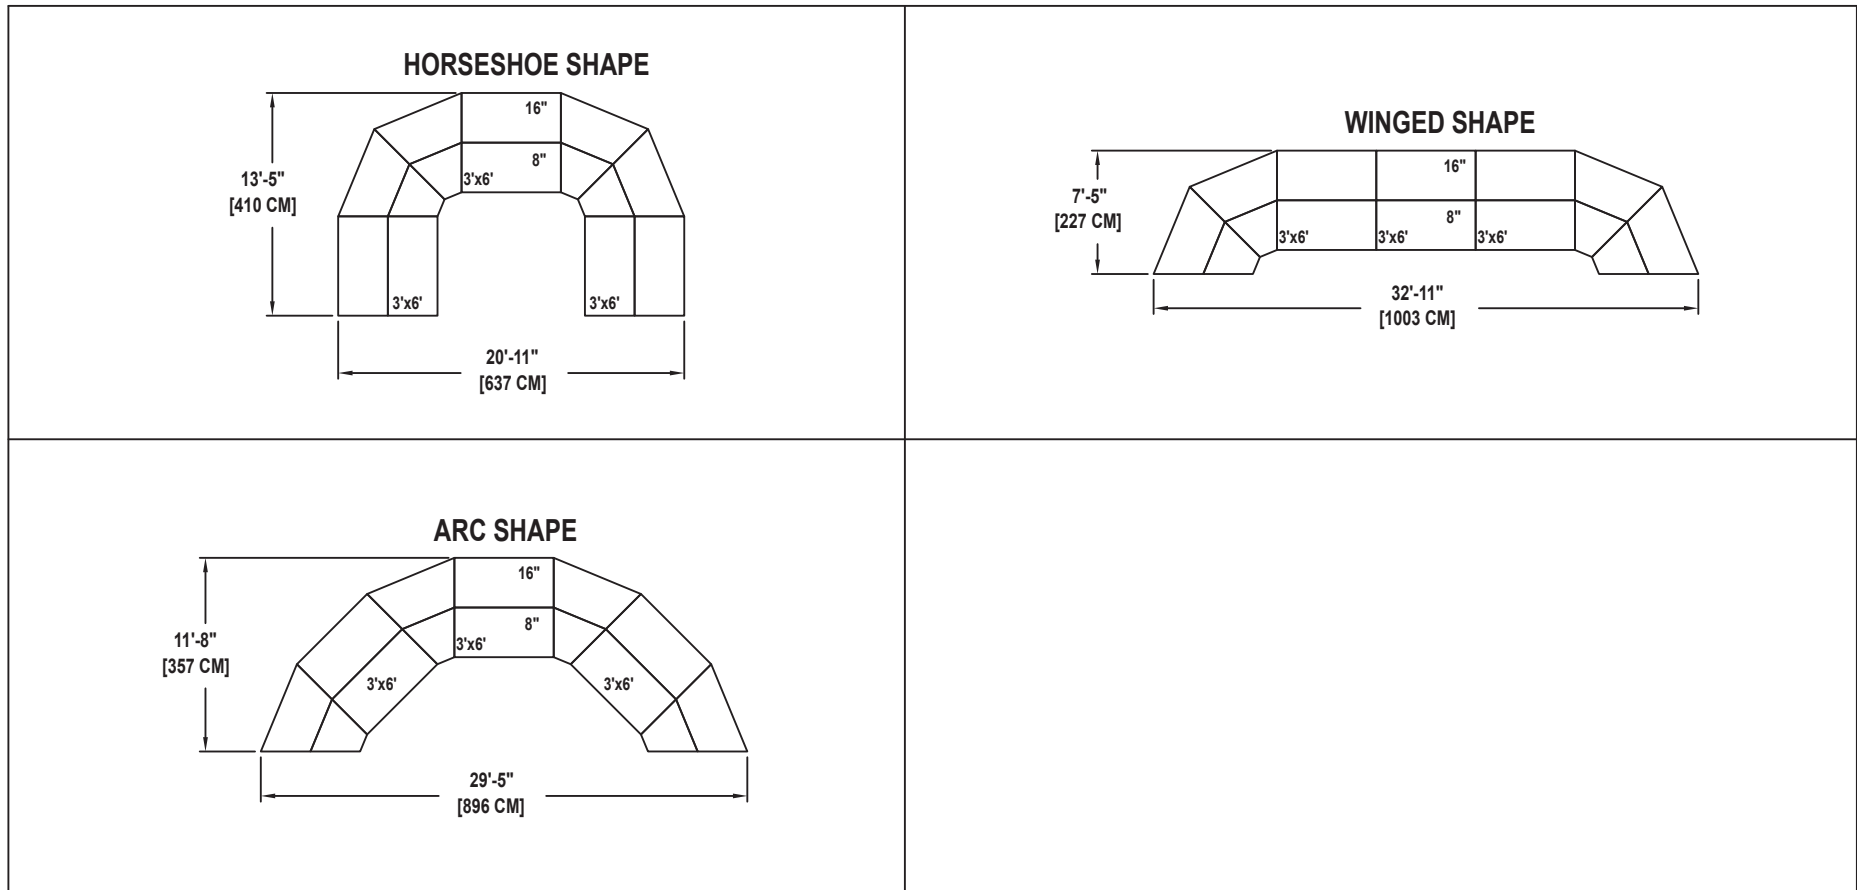

SEATED CHORAL RISER SET

NO. 335

SEATING CAPACITY NOT USING THE FLOOR, 30.

SEATING CAPACITY WITH ONE ROW ON THE FLOOR, 39.

SEATING CAPACITY IS BASED ON 26" CHAIR SPACING.

Wenger®

C O R P O R A T I O N

Wenger®