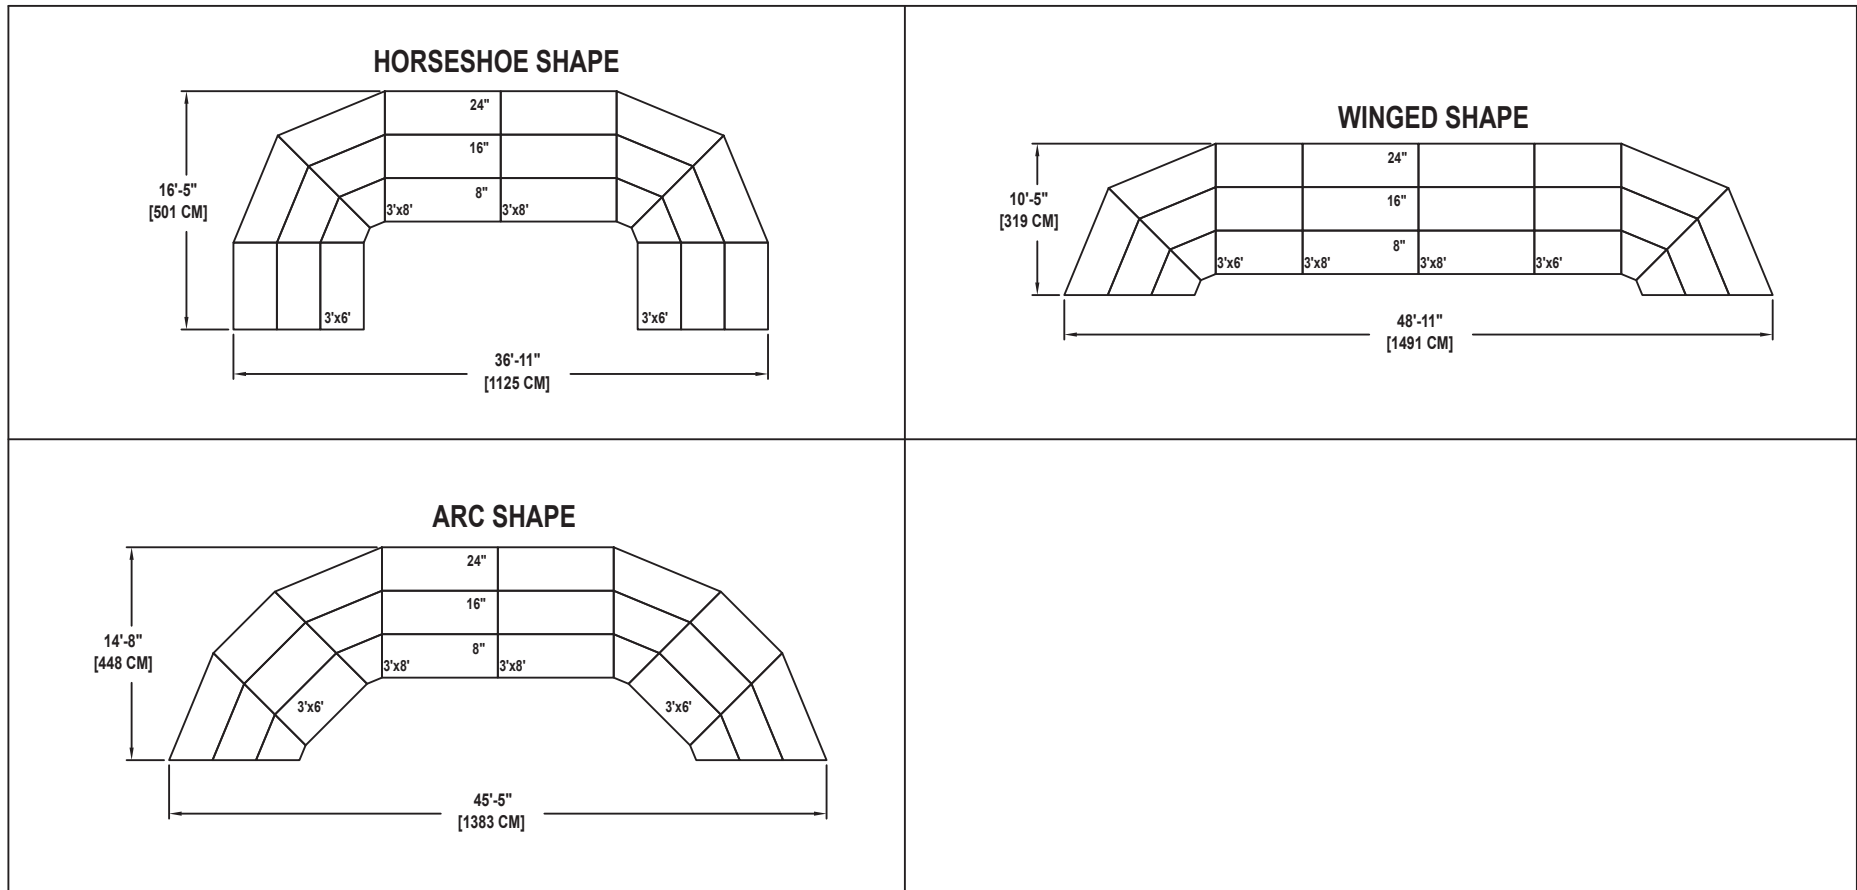

SEATED CHORAL RISER SET

NO. 205

SEATING CAPACITY NOT USING THE FLOOR, 66.

SEATING CAPACITY WITH ONE ROW ON THE FLOOR, 80.

SEATING CAPACITY IS BASED ON 26" CHAIR SPACING.

Wenger®

C O R P O R A T I O N

Wenger®