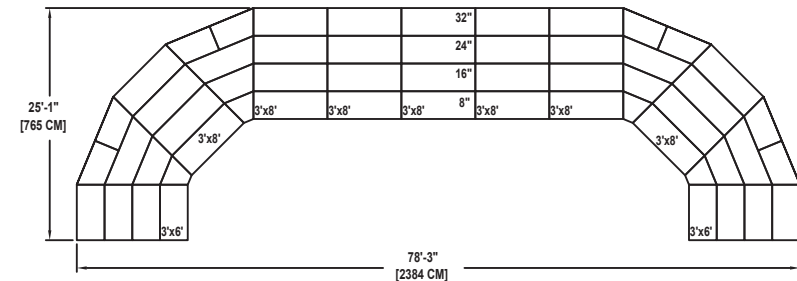

WINGED SHAPE

ARC SHAPE

SEMICIRCLE SHAPE

Drawing 100A311_A
Sheet 36 of 44

MUSIC EDUCATION AND PERFORMING ARTS

Owatonna Office: Phone 800.4WENGER (493-6437) Worldwide +1.507.455.4100 | Parts & Service 800.887.7145 | wengercorp.com | 555 Park Drive, PO Box 448 | Owatonna | MN 55060-0448