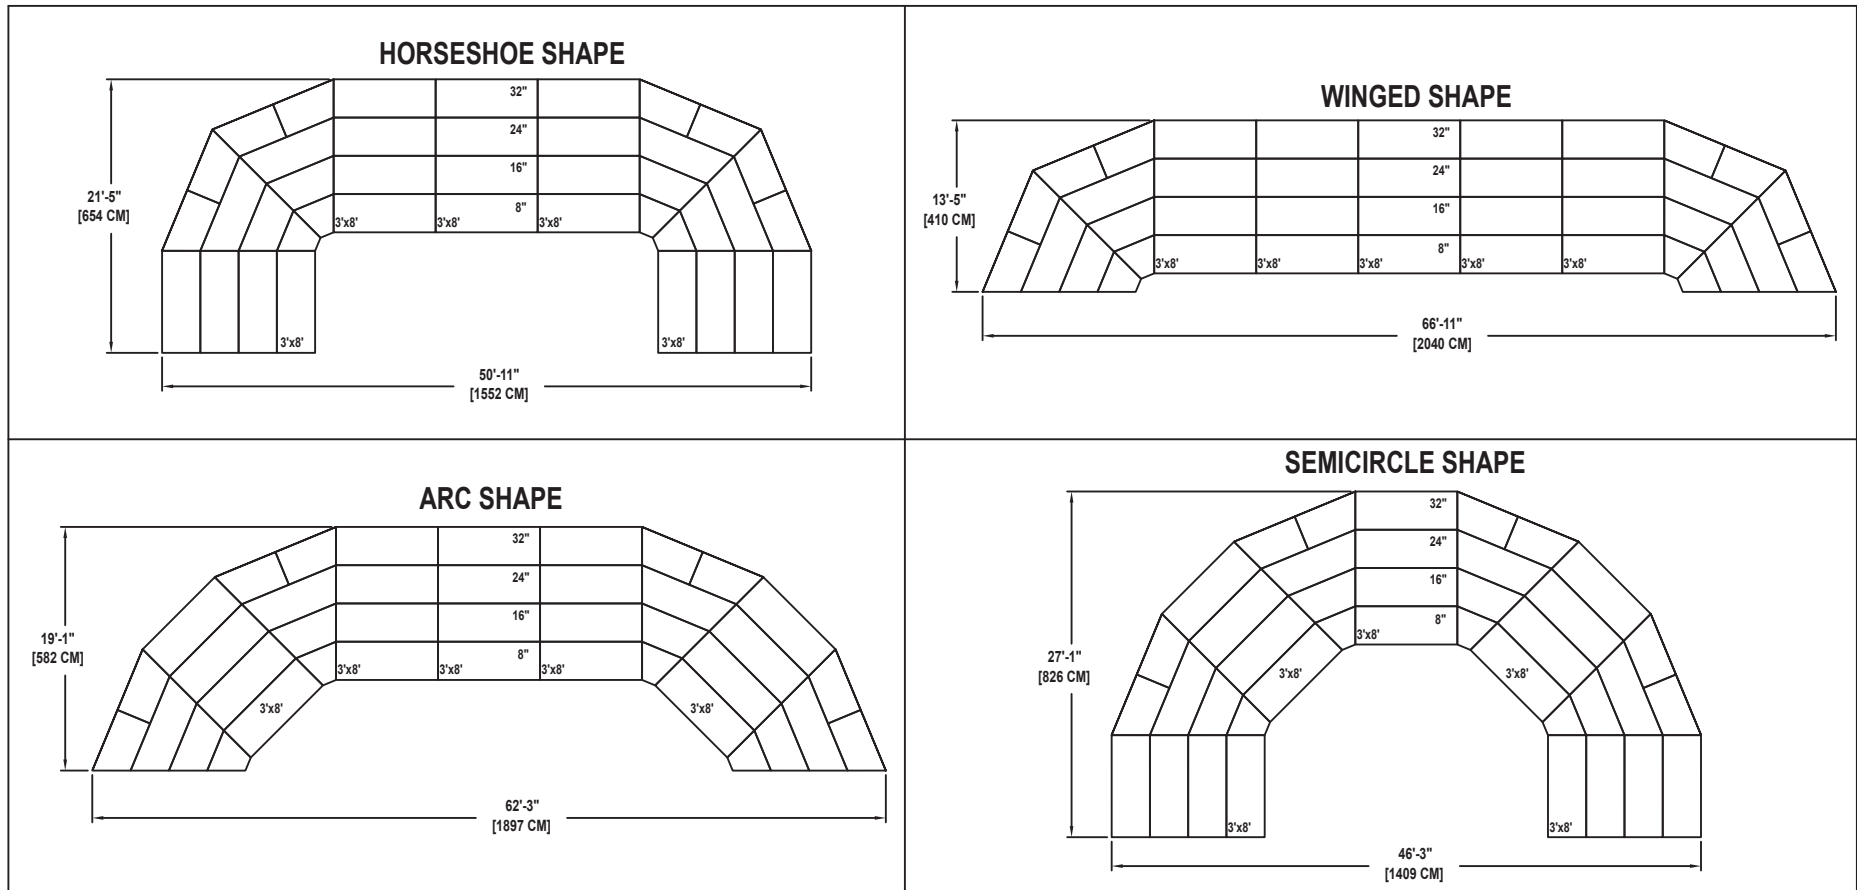

SEATED CHORAL RISER SET

NO. 455

SEATING CAPACITY NOT USING THE FLOOR, 120.
SEATING CAPACITY WITH ONE ROW ON THE FLOOR, 140.
SEATING CAPACITY IS BASED ON 26" CHAIR SPACING.

C O R P O R A T I O N

Drawing 100A311_A
Sheet 35 of 44

MUSIC EDUCATION AND PERFORMING ARTS

Owatonna Office: Phone 800.4WENGER (493-6437) Worldwide +1.507.455.4100 | Parts & Service 800.887.7145 | wengercorp.com | 555 Park Drive, PO Box 448 | Owatonna | MN 55060-0448

Syracuse Office: Phone 800.836.1885 Worldwide +1.315.451.3440 | jrclancy.com | 7041 Interstate Island Road | Syracuse | NY 13209-9713

ATHLETICS Phone 800.493.6437 | gearboss.com | 555 Park Drive, PO Box 448 | Owatonna | MN 55060-0448