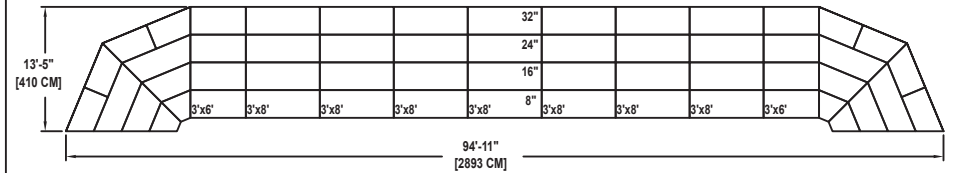

WINGED SHAPE