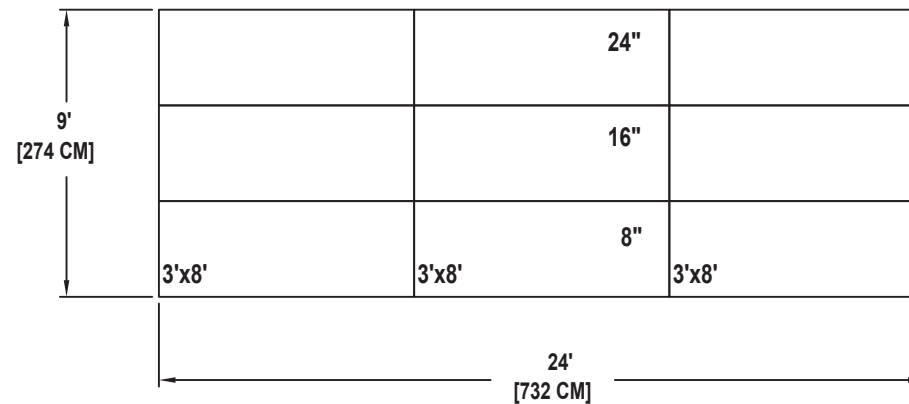

SEATED CHORAL RISER SET

NO. 085

SEATING CAPACITY NOT USING THE FLOOR, 36.

SEATING CAPACITY WITH ONE ROW ON THE FLOOR, 48.

SEATING CAPACITY IS BASED ON 26" CHAIR SPACING.

Wenger®

C O R P O R A T I O N

Wenger®