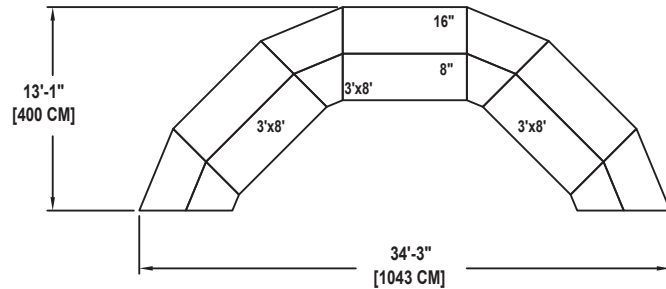

ARC SHAPE

Wenger

JRCLANCY

GEARBOSS

Drawing 100A311_A
Sheet 20 of 44

MUSIC EDUCATION AND PERFORMING ARTS

Owatonna Office: Phone 800.4WENGER (493-6437) Worldwide +1.507.455.4100 | Parts & Service 800.887.7145 | wengercorp.com | 555 Park Drive, PO Box 448 | Owatonna | MN 55060-0448

Syracuse Office: Phone 800.836.1885 Worldwide +1.315.451.3440 | jrclancy.com | 7041 Interstate Island Road | Syracuse | NY 13209-9713

ATHLETICS Phone 800.493.6437 | gearboss.com | 555 Park Drive, PO Box 448 | Owatonna | MN 55060-0448