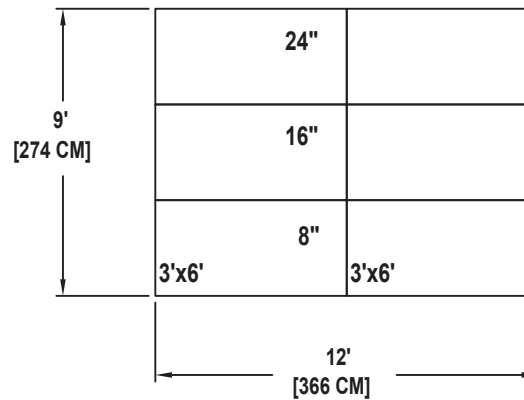

SEATED CHORAL RISER SET

NO. 055

SEATING CAPACITY NOT USING THE FLOOR, 18.

SEATING CAPACITY WITH ONE ROW ON THE FLOOR, 24.

SEATING CAPACITY IS BASED ON 26" CHAIR SPACING.

Wenger®

C O R P O R A T I O N

Wenger®