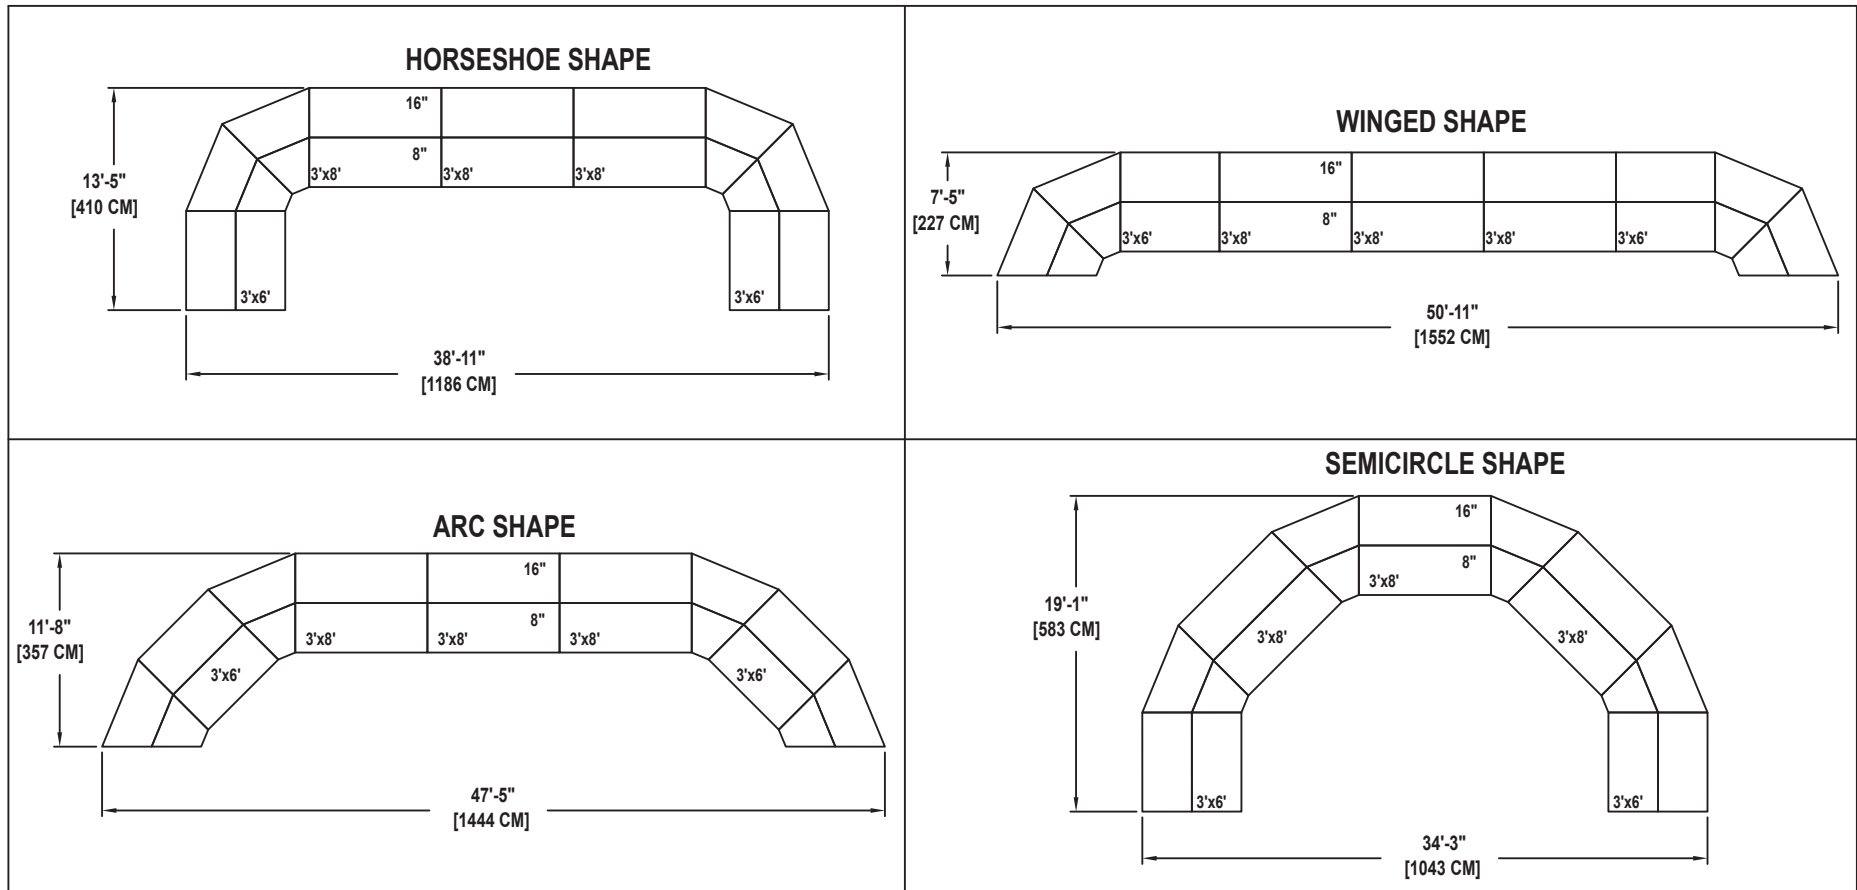

SEATED CHORAL RISER SET

NO. 415

SEATING CAPACITY NOT USING THE FLOOR, 48.

SEATING CAPACITY WITH ONE ROW ON THE FLOOR, 66.

SEATING CAPACITY IS BASED ON 26" CHAIR SPACING.

Wenger[®]

C O R P O R A T I O N

Wenger