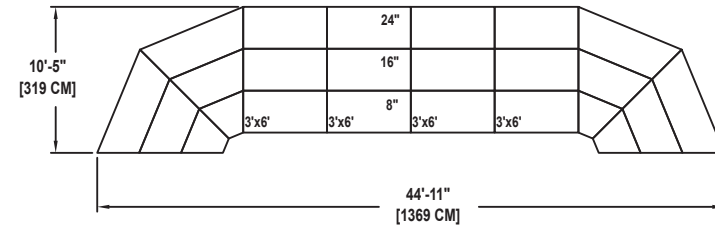

WINGED SHAPE