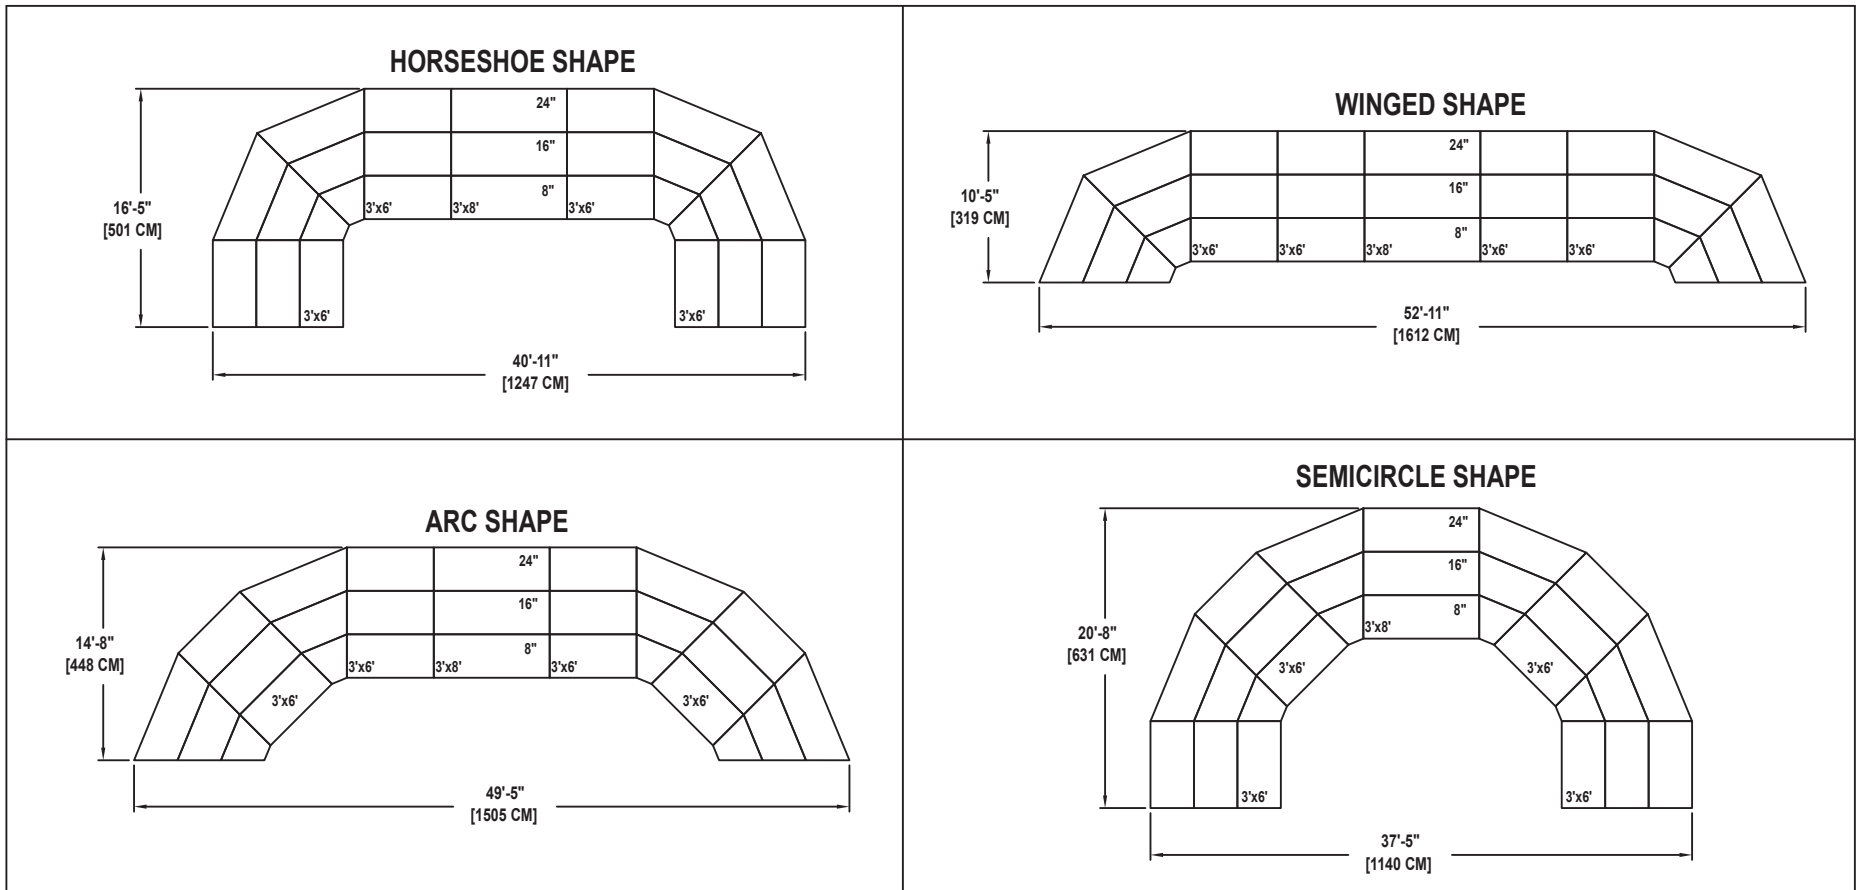

SEATED CHORAL RISER SET

NO. 245

SEATING CAPACITY NOT USING THE FLOOR, 72.

SEATING CAPACITY WITH ONE ROW ON THE FLOOR, 88.

SEATING CAPACITY IS BASED ON 26" CHAIR SPACING.

C O R P O R A T I O N

Drawing 100A311_A
 Sheet 19 of 44