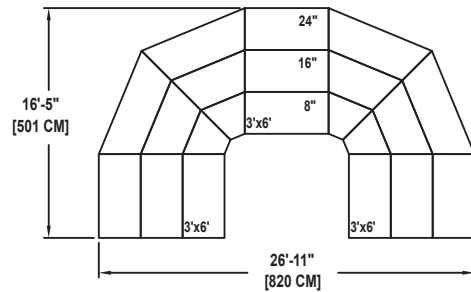

SEATED CHORAL RISER SET

NO. 135

SEATING CAPACITY NOT USING THE FLOOR, 51.

SEATING CAPACITY WITH ONE ROW ON THE FLOOR, 60.

SEATING CAPACITY IS BASED ON 26" CHAIR SPACING.

Wenger®

C O R P O R A T I O N

HORSESHOE SHAPE