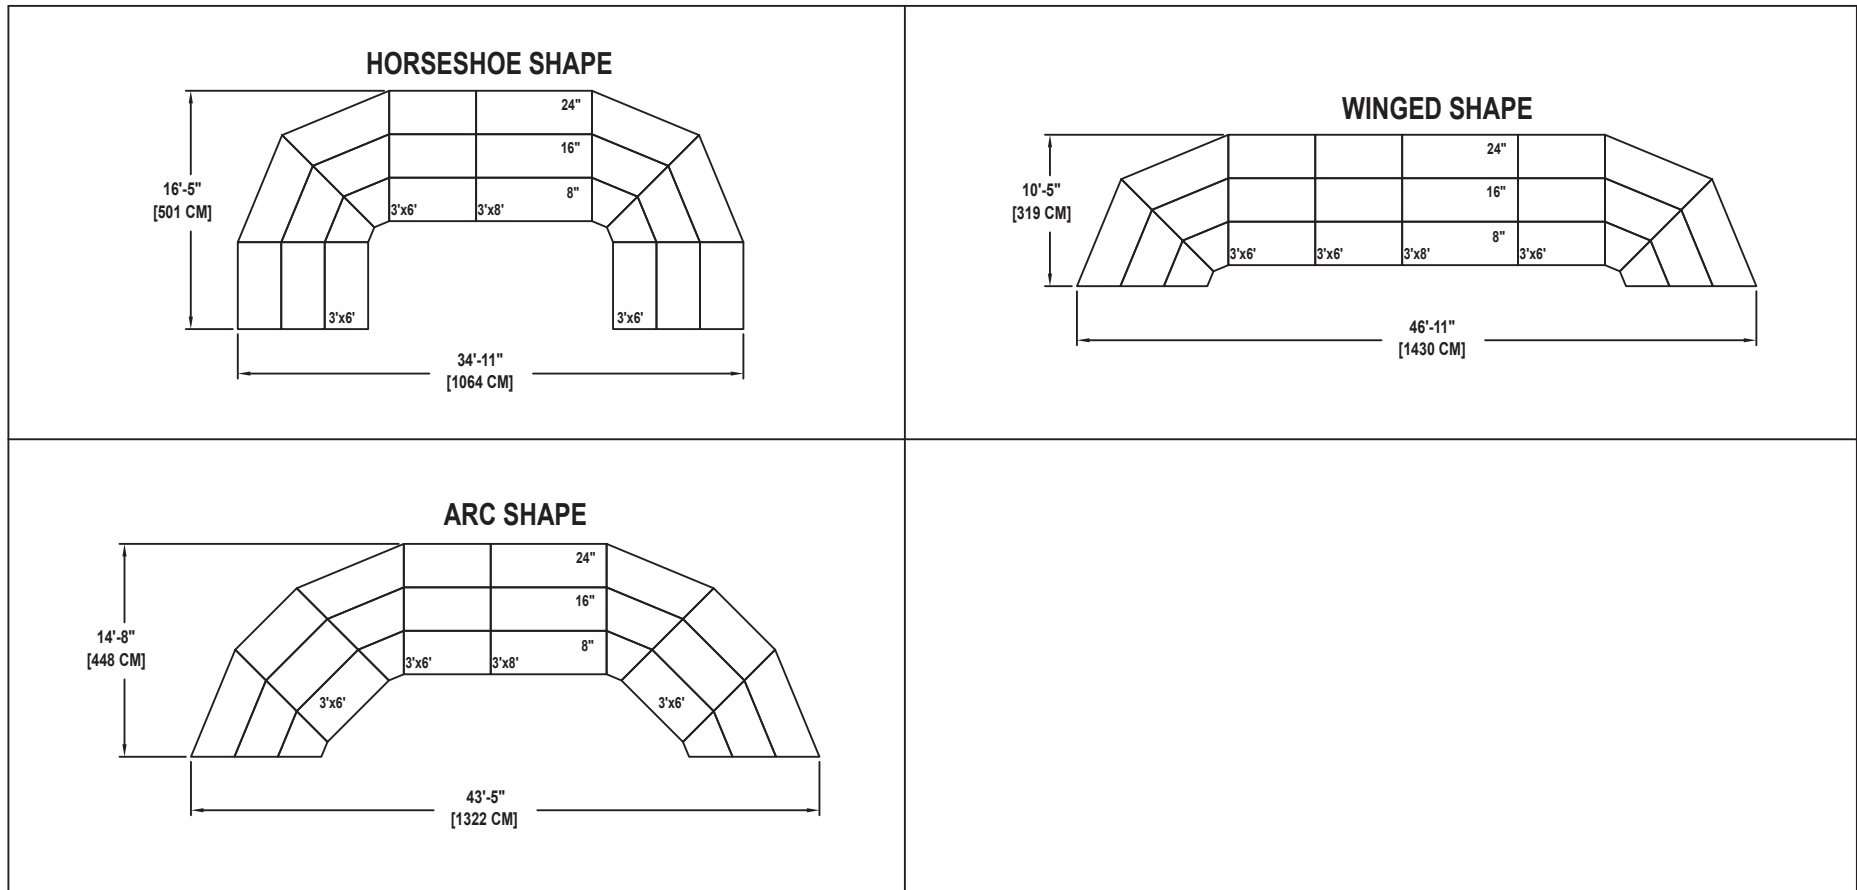

SEATED CHORAL RISER SET

NO. 225

SEATING CAPACITY NOT USING THE FLOOR, 63.

SEATING CAPACITY WITH ONE ROW ON THE FLOOR, 76.

SEATING CAPACITY IS BASED ON 26" CHAIR SPACING.

Wenger®

C O R P O R A T I O N

Wenger®