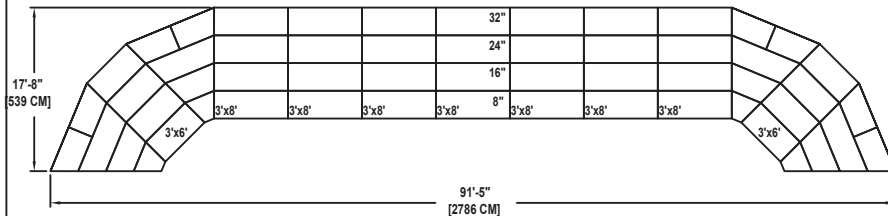

WINGED SHAPE

ARC SHAPE

SEMICIRCLE SHAPE

Drawing 100A311_A
Sheet 36 of 44

MUSIC EDUCATION AND PERFORMING ARTS

Owatonna Office: Phone 800.4WENGER (493-6437) Worldwide +1.507.455.4100 | Parts & Service 800.887.7145 | wengercorp.com | 555 Park Drive, PO Box 448 | Owatonna | MN 55060-0448