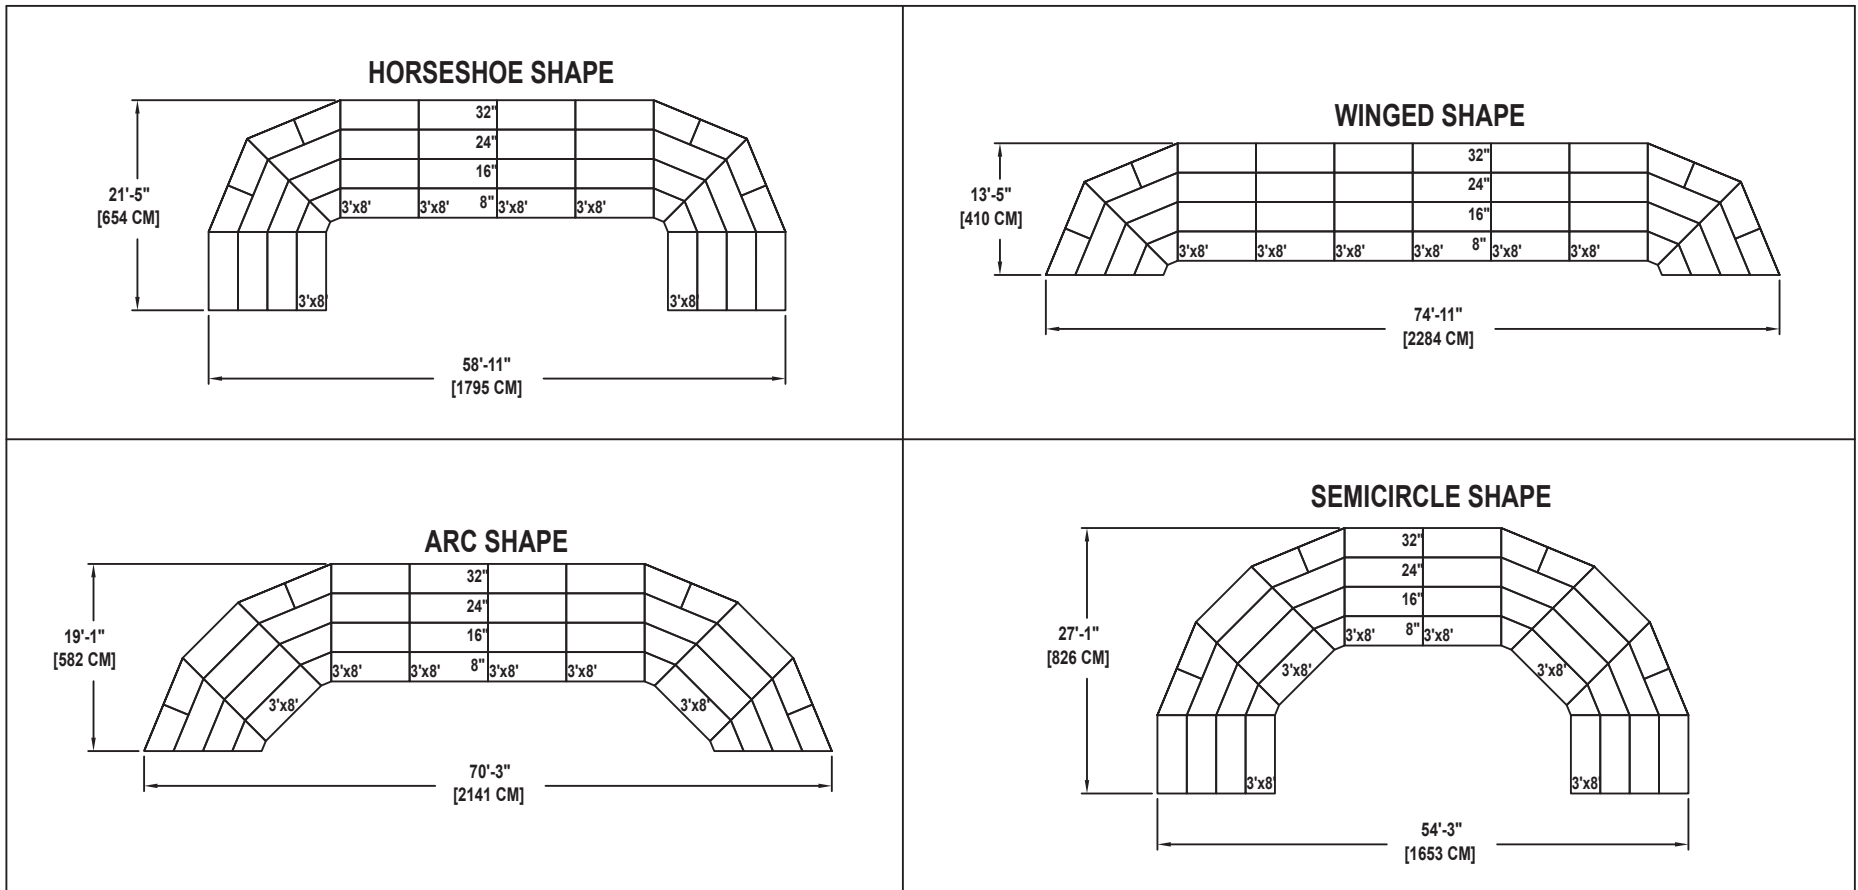

SEATED CHORAL RISER SET

NO. 505

SEATING CAPACITY NOT USING THE FLOOR, 136.

SEATING CAPACITY WITH ONE ROW ON THE FLOOR, 160.

SEATING CAPACITY IS BASED ON 26" CHAIR SPACING.

C O R P O R A T I O N

Drawing 100A311_A
Sheet 40 of 44