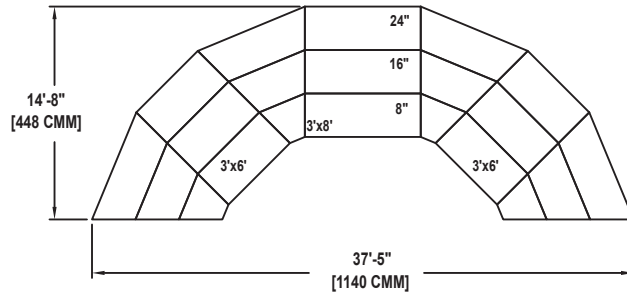

ARC SHAPE

Wenger

JRCLANCY

GEARBOSS

Drawing 100A311_A
Sheet 14 of 44

MUSIC EDUCATION AND PERFORMING ARTS

Owatonna Office: Phone 800.4WENGER (493-6437) Worldwide +1.507.455.4100 | Parts & Service 800.887.7145 | wengercorp.com | 555 Park Drive, PO Box 448 | Owatonna | MN 55060-0448

Syracuse Office: Phone 800.836.1885 Worldwide +1.315.451.3440 | jrclancy.com | 7041 Interstate Island Road | Syracuse | NY 13209-9713

ATHLETICS Phone 800.493.6437 | gearboss.com | 555 Park Drive, PO Box 448 | Owatonna | MN 55060-0448