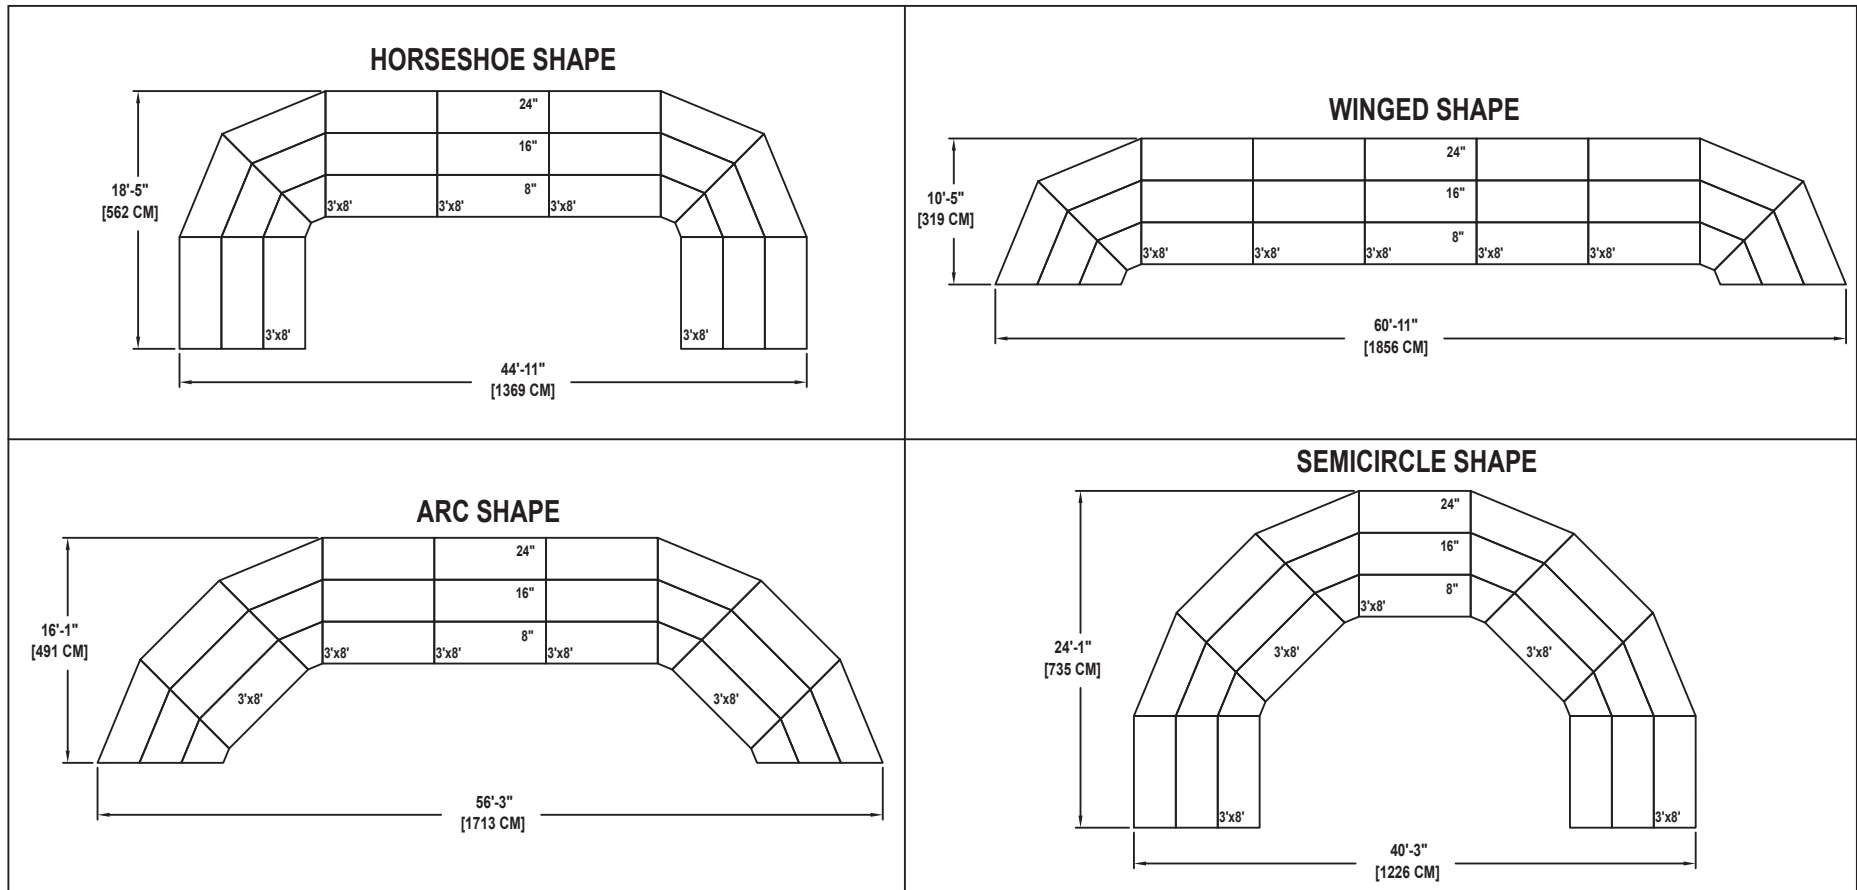

SEATED CHORAL RISER SET

NO. 125

SEATING CAPACITY NOT USING THE FLOOR, 84.

SEATING CAPACITY WITH ONE ROW ON THE FLOOR, 104.

SEATING CAPACITY IS BASED ON 26" CHAIR SPACING.

C O R P O R A T I O N

Drawing 100A311_A
Sheet 7 of 44