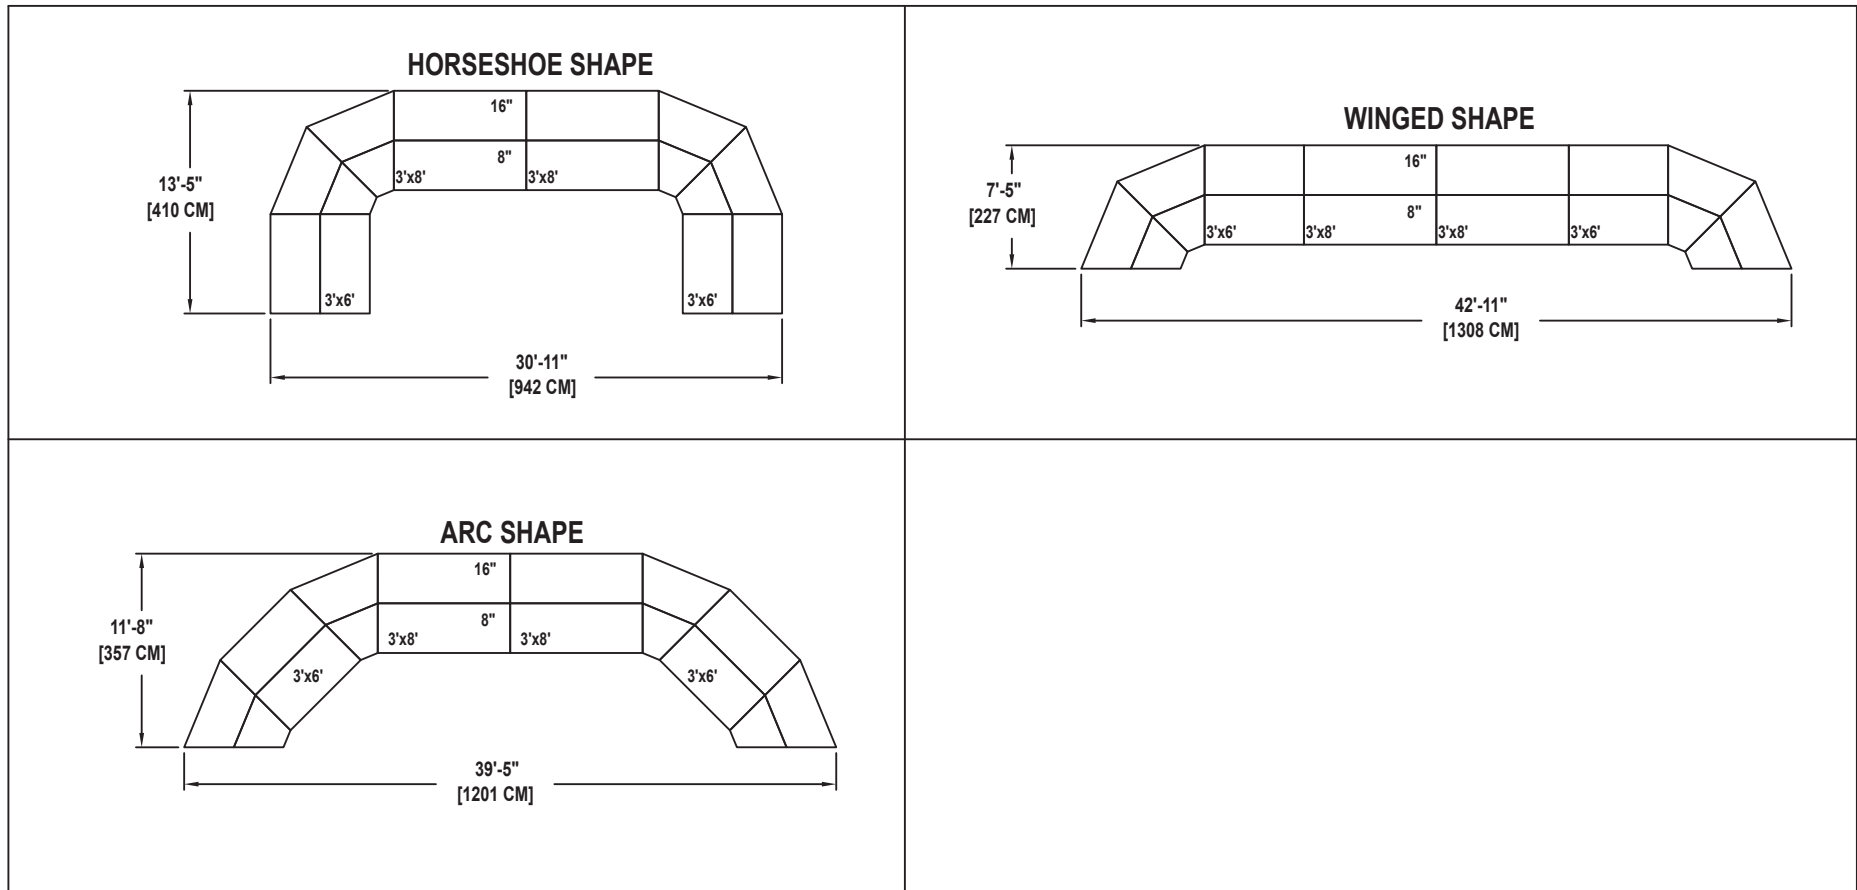

SEATED CHORAL RISER SET

NO. 405

SEATING CAPACITY NOT USING THE FLOOR, 40.

SEATING CAPACITY WITH ONE ROW ON THE FLOOR, 54.

SEATING CAPACITY IS BASED ON 26" CHAIR SPACING.

Wenger®

C O R P O R A T I O N

Wenger®