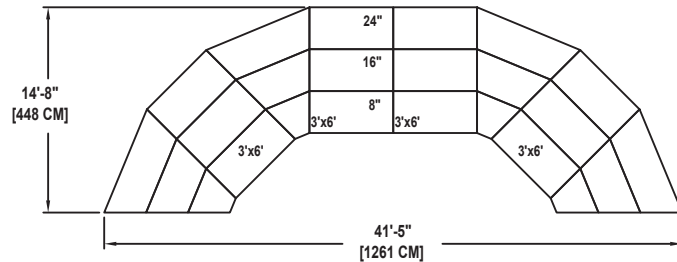

ARC SHAPE

Wenger®

JRCLANCY

GEARBOSS®

Drawing 100A311_A
Sheet 9 of 44

MUSIC EDUCATION AND PERFORMING ARTS

Owatonna Office: Phone 800.4WENGER (493-6437) Worldwide +1.507.455.4100 | Parts & Service 800.887.7145 | wengercorp.com | 555 Park Drive, PO Box 448 | Owatonna | MN 55060-0448

Syracuse Office: Phone 800.836.1885 Worldwide +1.315.451.3440 | jrclancy.com | 7041 Interstate Island Road | Syracuse | NY 13209-9713

ATHLETICS Phone 800.493.6437 | gearboss.com | 555 Park Drive, PO Box 448 | Owatonna | MN 55060-0448