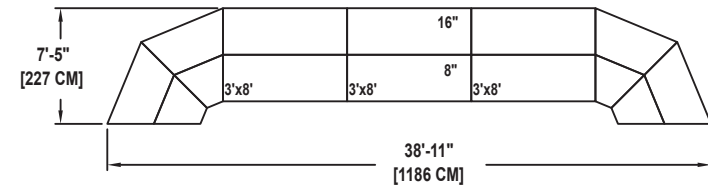

WINGED SHAPE