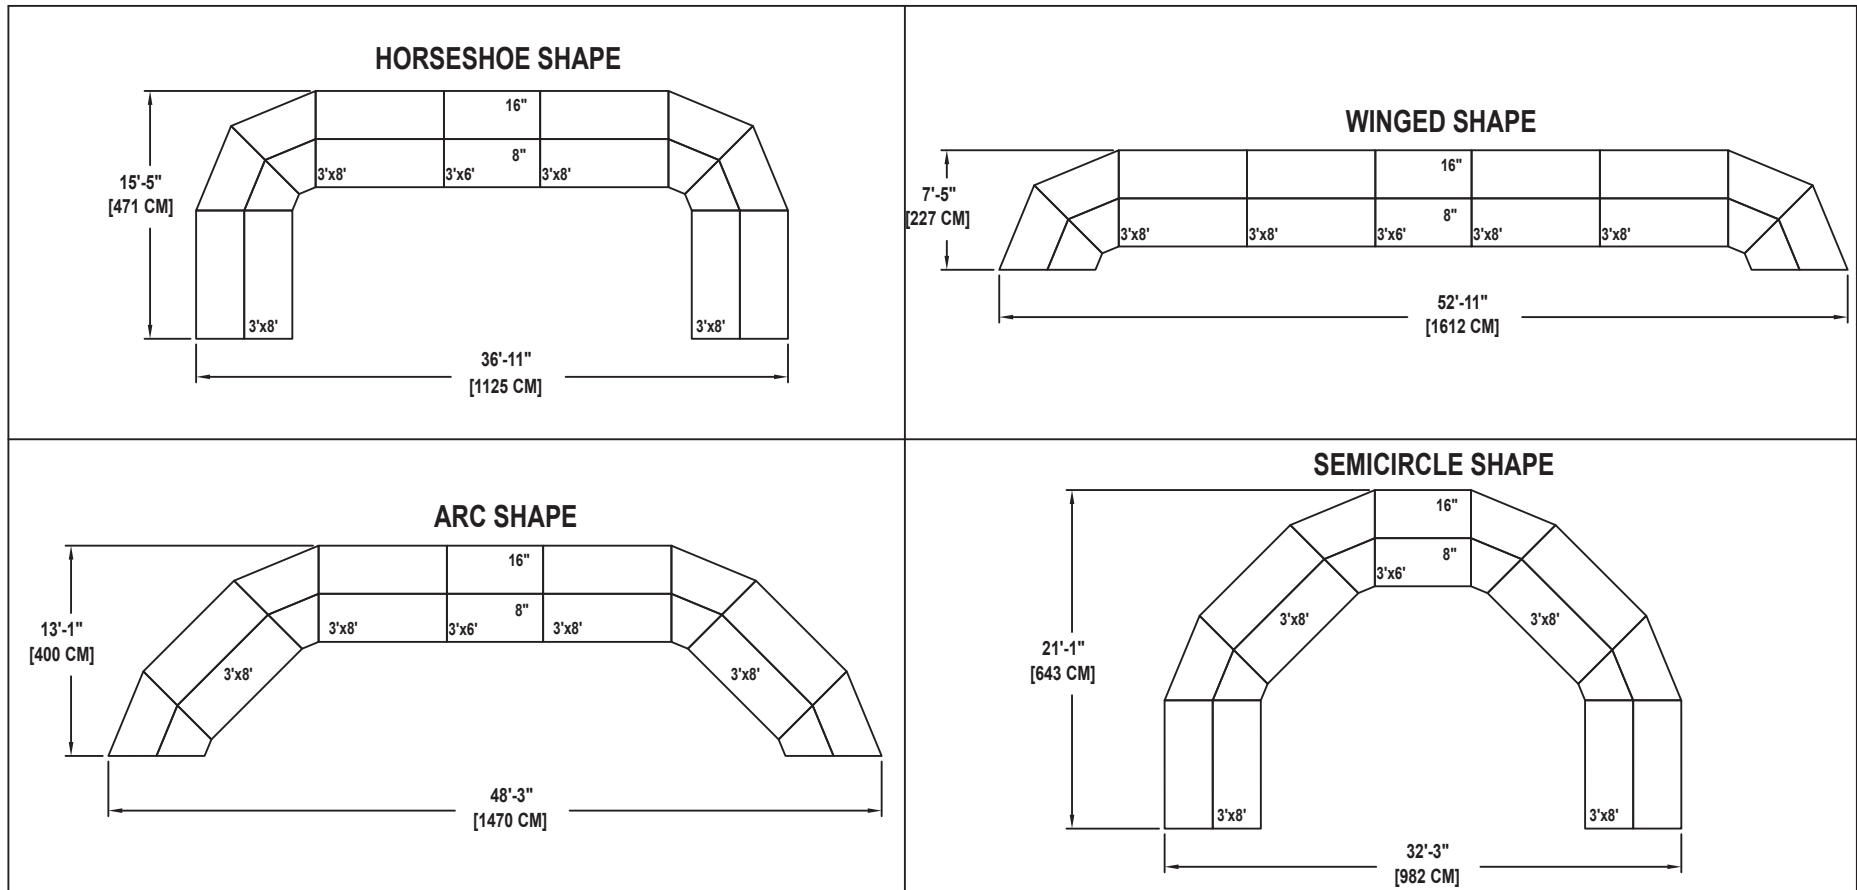

SEATED CHORAL RISER SET

NO. 385

SEATING CAPACITY NOT USING THE FLOOR, 50.

SEATING CAPACITY WITH ONE ROW ON THE FLOOR, 69.

SEATING CAPACITY IS BASED ON 26" CHAIR SPACING.

Wenger®

C O R P O R A T I O N

Wenger®