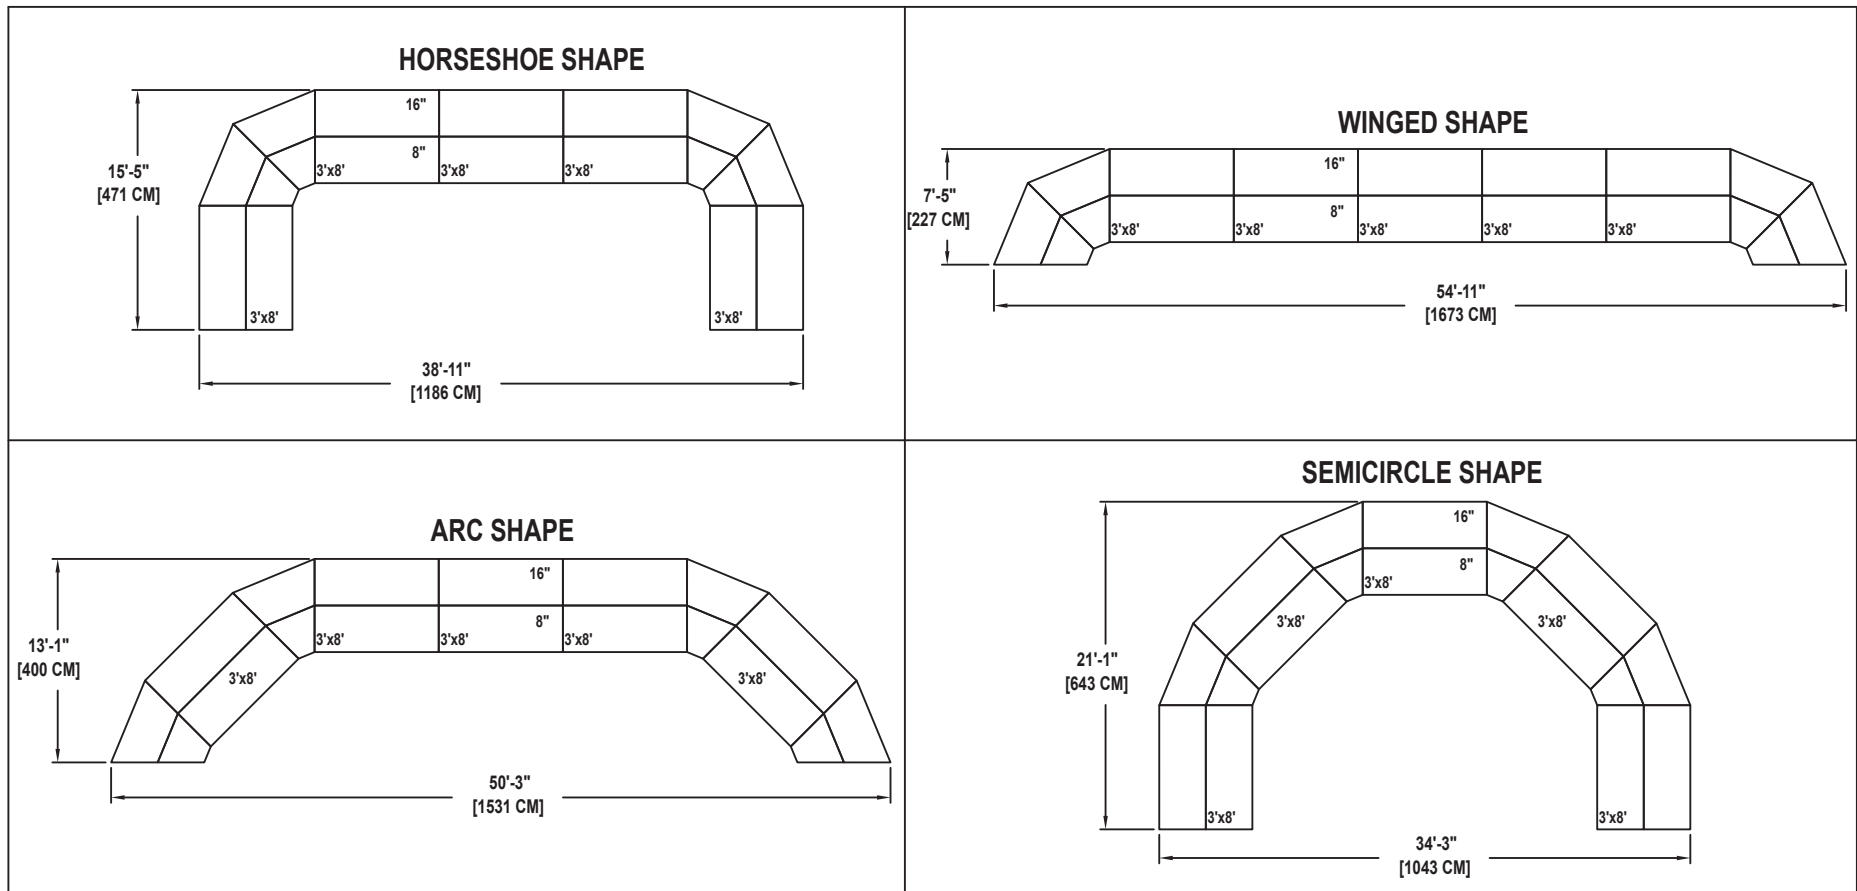

SEATED CHORAL RISER SET

NO. 325

SEATING CAPACITY NOT USING THE FLOOR, 52.

SEATING CAPACITY WITH ONE ROW ON THE FLOOR, 72.

SEATING CAPACITY IS BASED ON 26" CHAIR SPACING.

Wenger®

C O R P O R A T I O N

Wenger