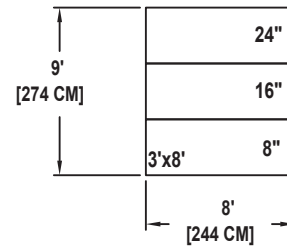

SEATED CHORAL RISER SET

RISER SETS 1115, 015, 1215

SEATING CAPACITY IS BASED ON 26" CHAIR SPACING.

C O R P O R A T I O N

RISER SET 1115
SEATING CAPACITY 8
(12 WITH A ROW ON THE FLOOR)

RISER SET 015
SEATING CAPACITY 12
(16 WITH A ROW ON THE FLOOR)