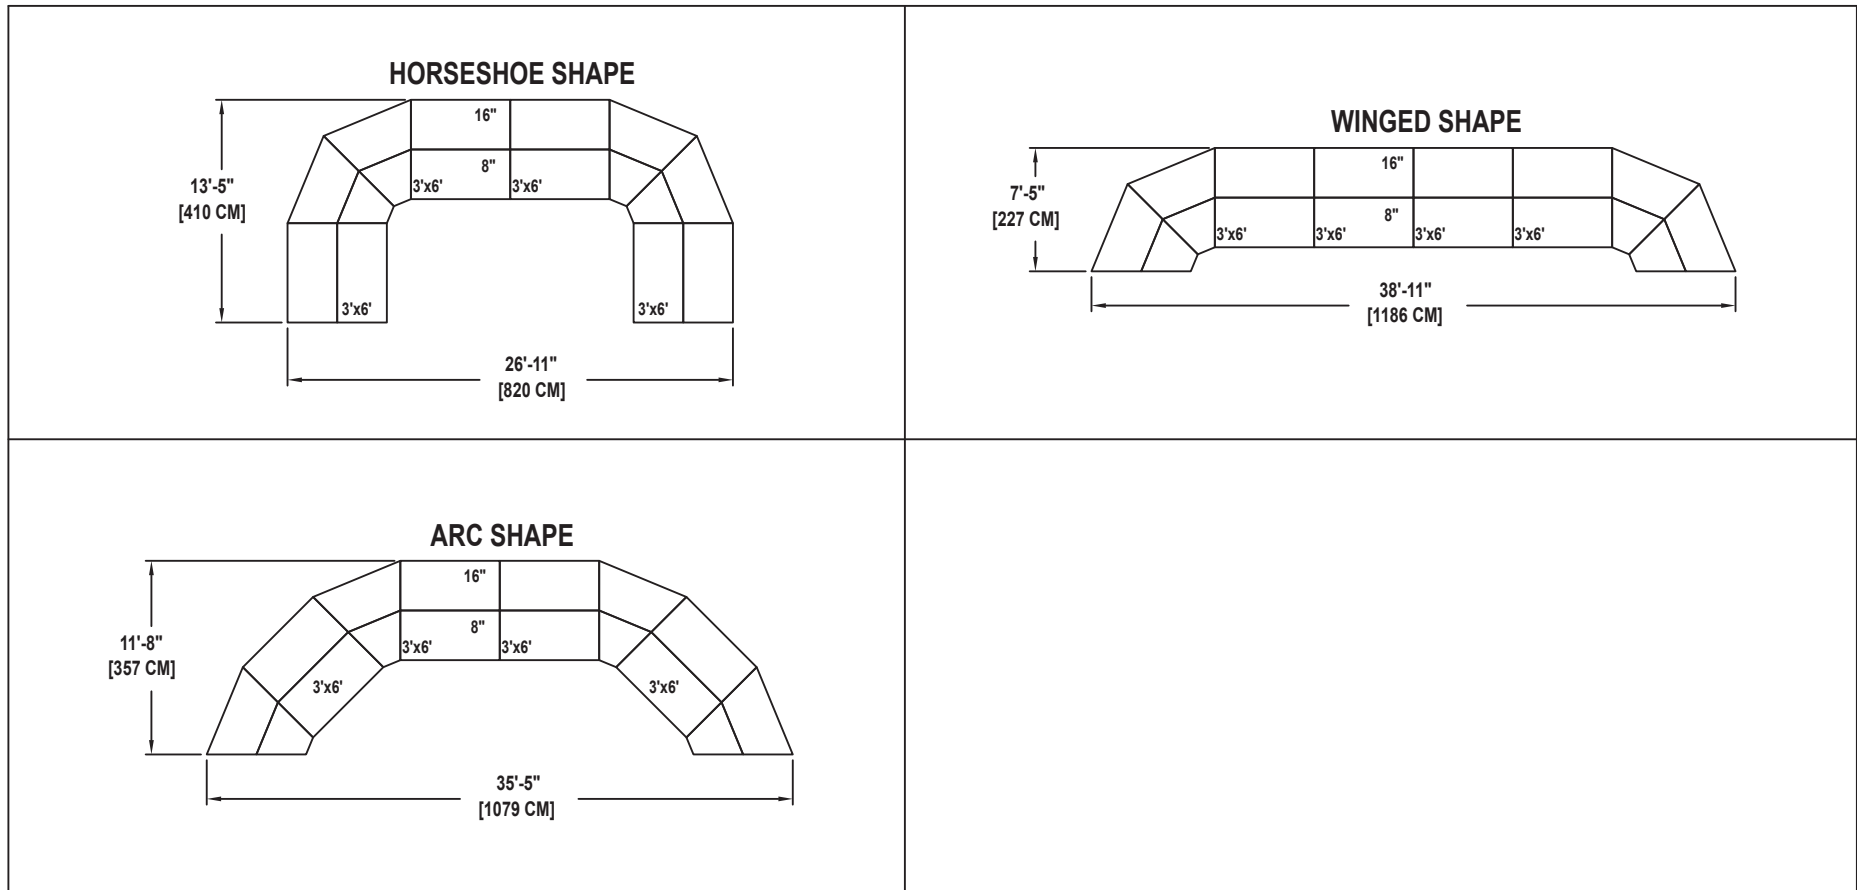

SEATED CHORAL RISER SET

NO. 345

SEATING CAPACITY NOT USING THE FLOOR, 36.

SEATING CAPACITY WITH ONE ROW ON THE FLOOR, 48.

SEATING CAPACITY IS BASED ON 26" CHAIR SPACING.

Wenger®

C O R P O R A T I O N

Wenger®