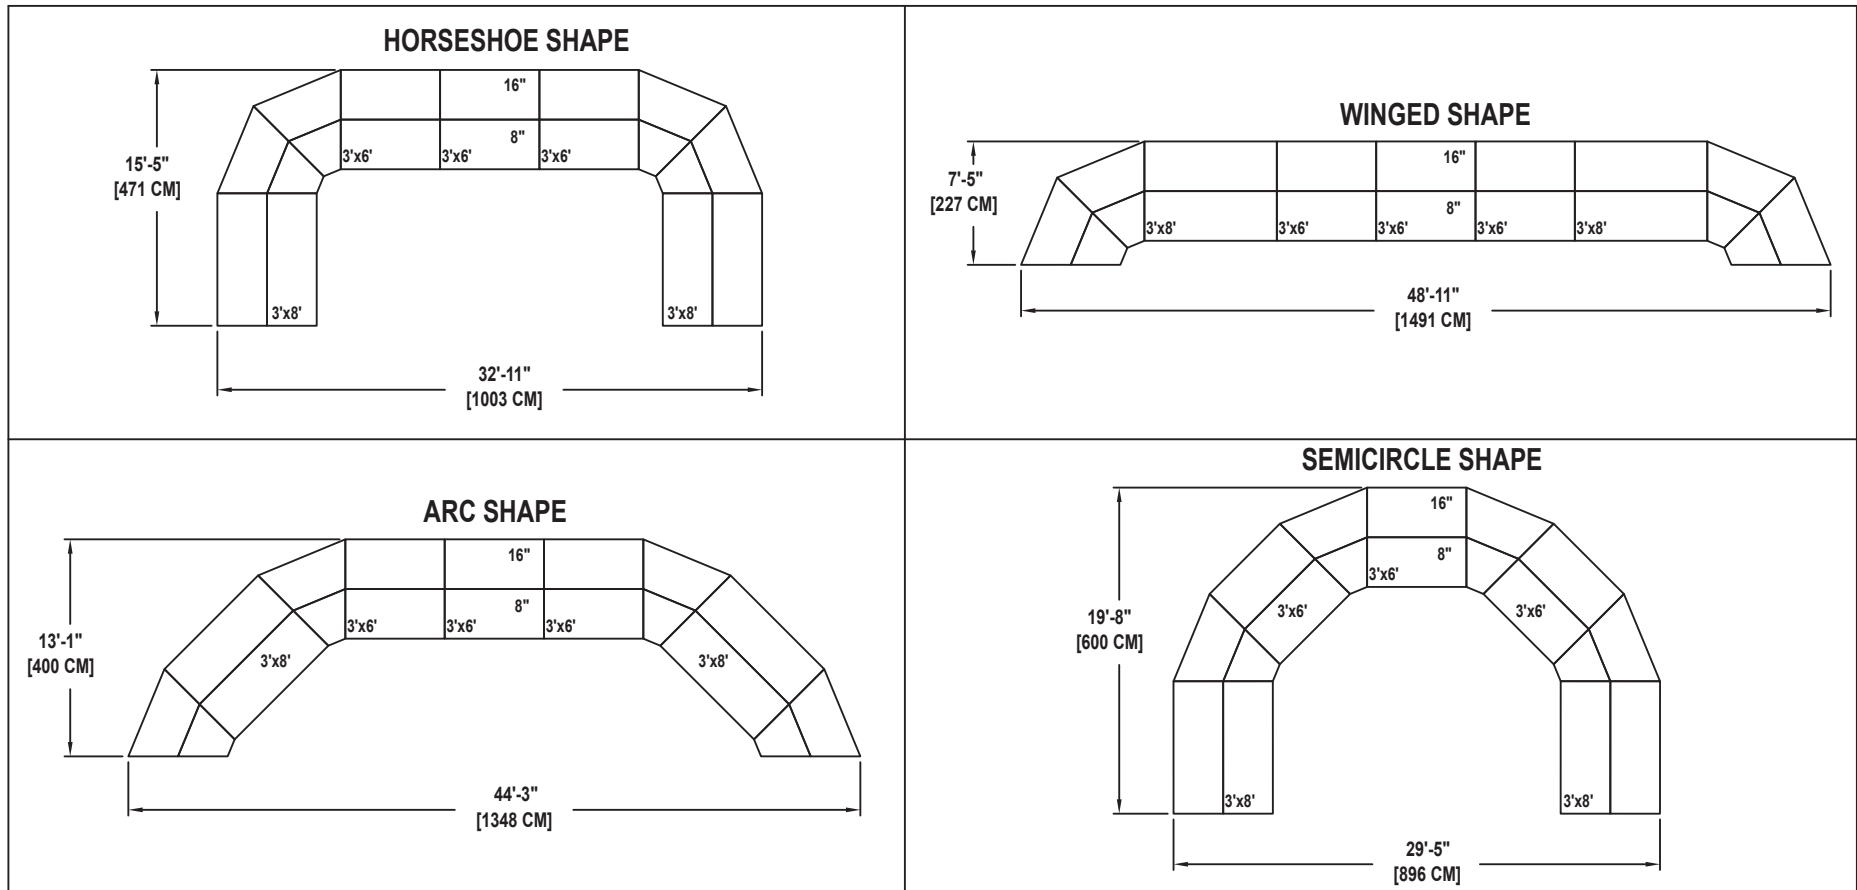

SEATED CHORAL RISER SET

NO. 435

SEATING CAPACITY NOT USING THE FLOOR, 46.

SEATING CAPACITY WITH ONE ROW ON THE FLOOR, 63.

SEATING CAPACITY IS BASED ON 26" CHAIR SPACING.

Wenger[®]

C O R P O R A T I O N

Wenger