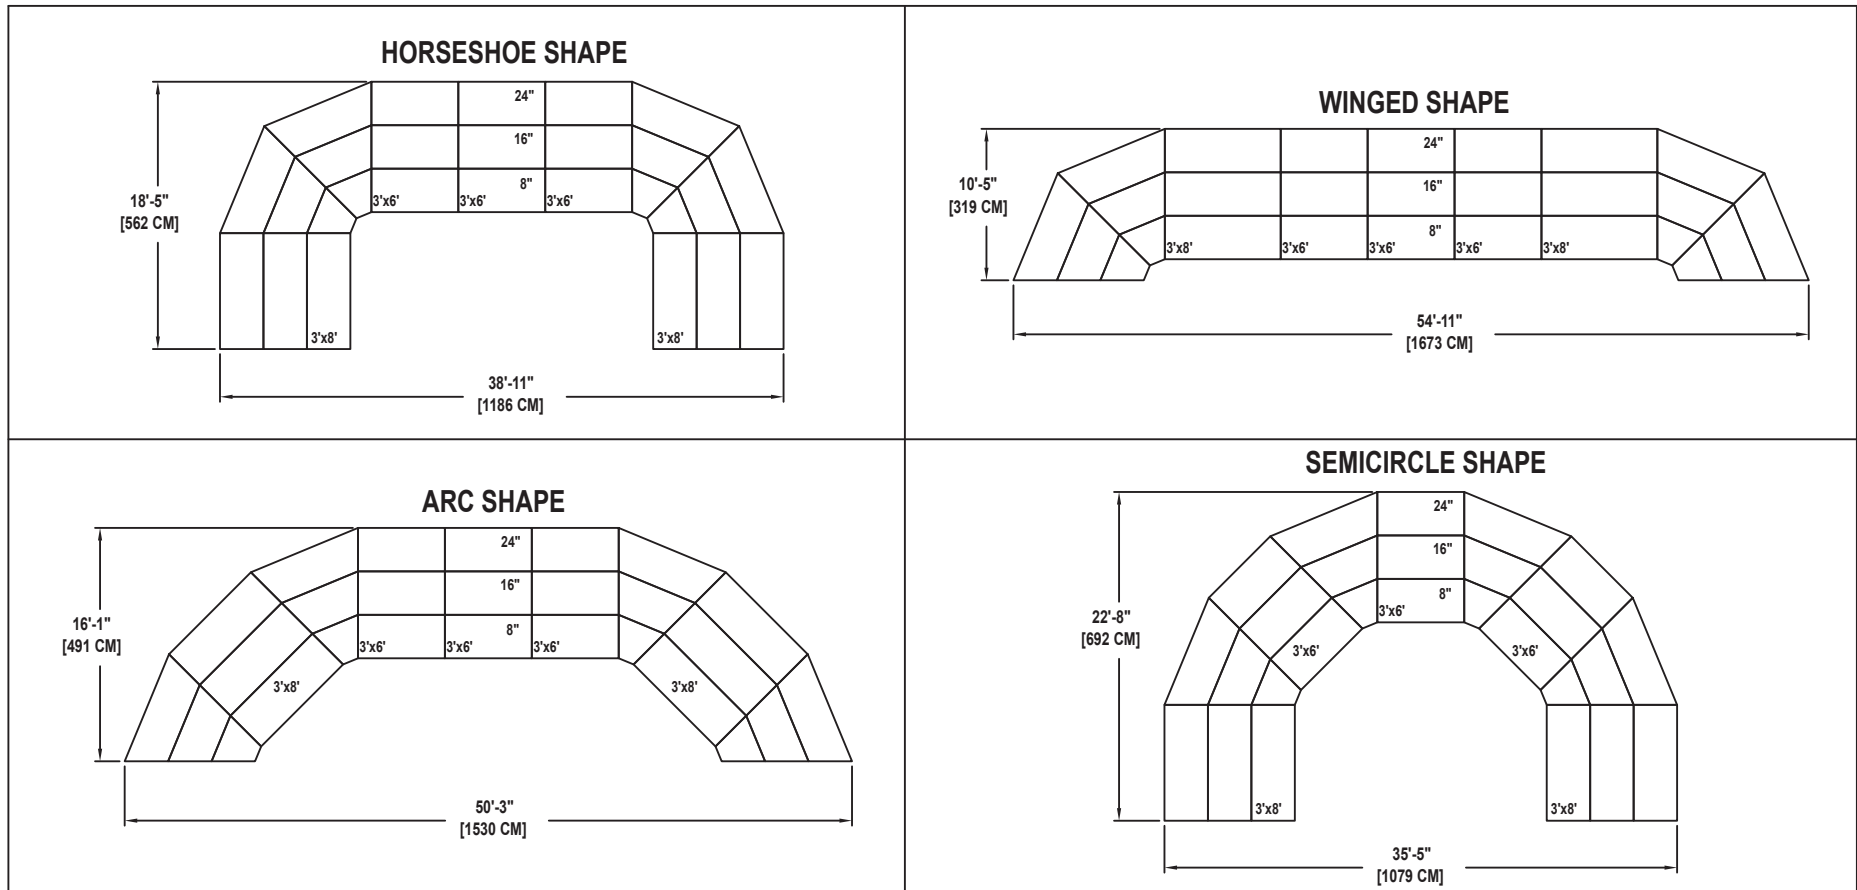

SEATED CHORAL RISER SET

NO. 235

SEATING CAPACITY NOT USING THE FLOOR, 75.

SEATING CAPACITY WITH ONE ROW ON THE FLOOR, 92.

SEATING CAPACITY IS BASED ON 26" CHAIR SPACING.

C O R P O R A T I O N

Drawing 100A311_A
 Sheet 18 of 44