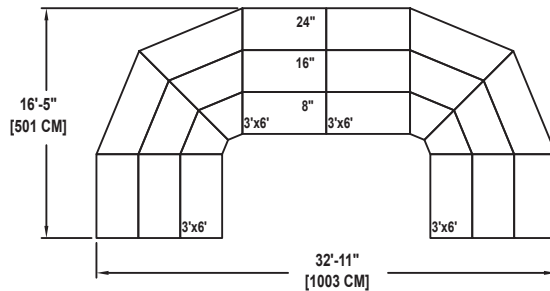

SEATED CHORAL RISER SET

NO. 145

SEATING CAPACITY NOT USING THE FLOOR, 60.

SEATING CAPACITY WITH ONE ROW ON THE FLOOR, 72.

SEATING CAPACITY IS BASED ON 26" CHAIR SPACING.

Wenger®

C O R P O R A T I O N

HORSESHOE SHAPE