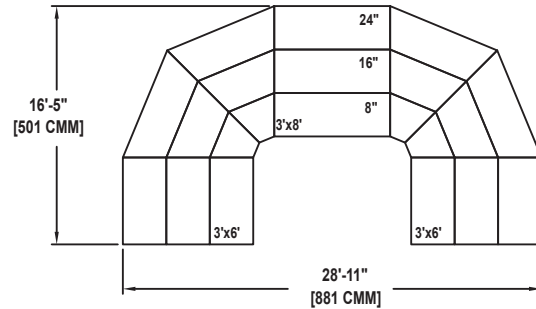

SEATED CHORAL RISER SET

NO. 195

SEATING CAPACITY NOT USING THE FLOOR, 54.

SEATING CAPACITY WITH ONE ROW ON THE FLOOR, 64.

SEATING CAPACITY IS BASED ON 26" CHAIR SPACING.

Wenger®

C O R P O R A T I O N

HORSESHOE SHAPE