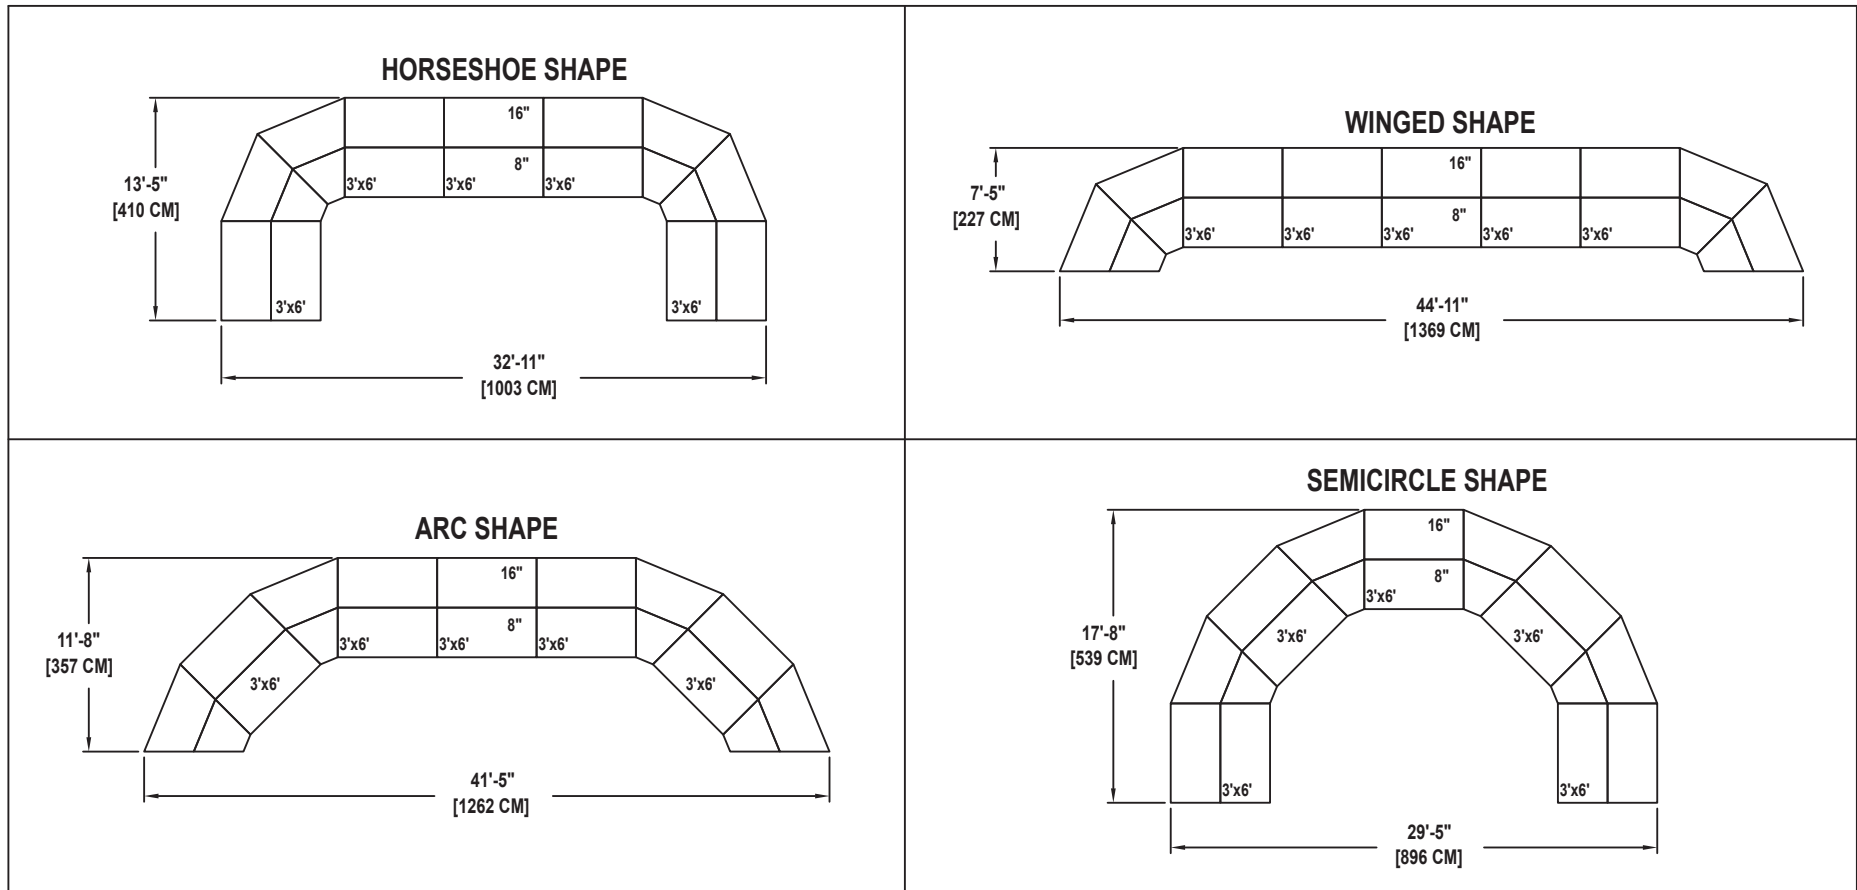

SEATED CHORAL RISER SET

NO. 355

SEATING CAPACITY NOT USING THE FLOOR, 42.

SEATING CAPACITY WITH ONE ROW ON THE FLOOR, 57.

SEATING CAPACITY IS BASED ON 26" CHAIR SPACING.

Wenger®

C O R P O R A T I O N

Wenger®