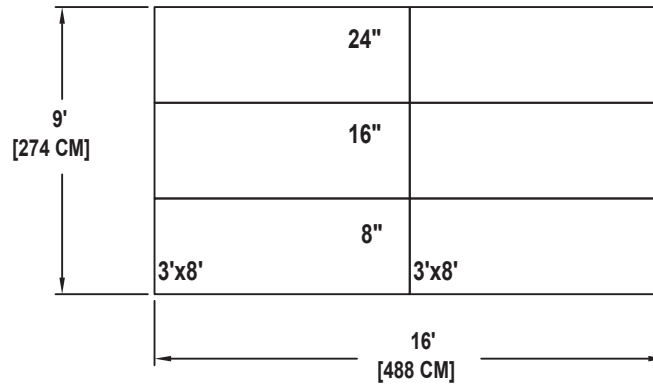

SEATED CHORAL RISER SET

NO. 075

SEATING CAPACITY NOT USING THE FLOOR, 21.

SEATING CAPACITY WITH ONE ROW ON THE FLOOR, 28.

SEATING CAPACITY IS BASED ON 26" CHAIR SPACING.

Wenger®

C O R P O R A T I O N

Wenger®