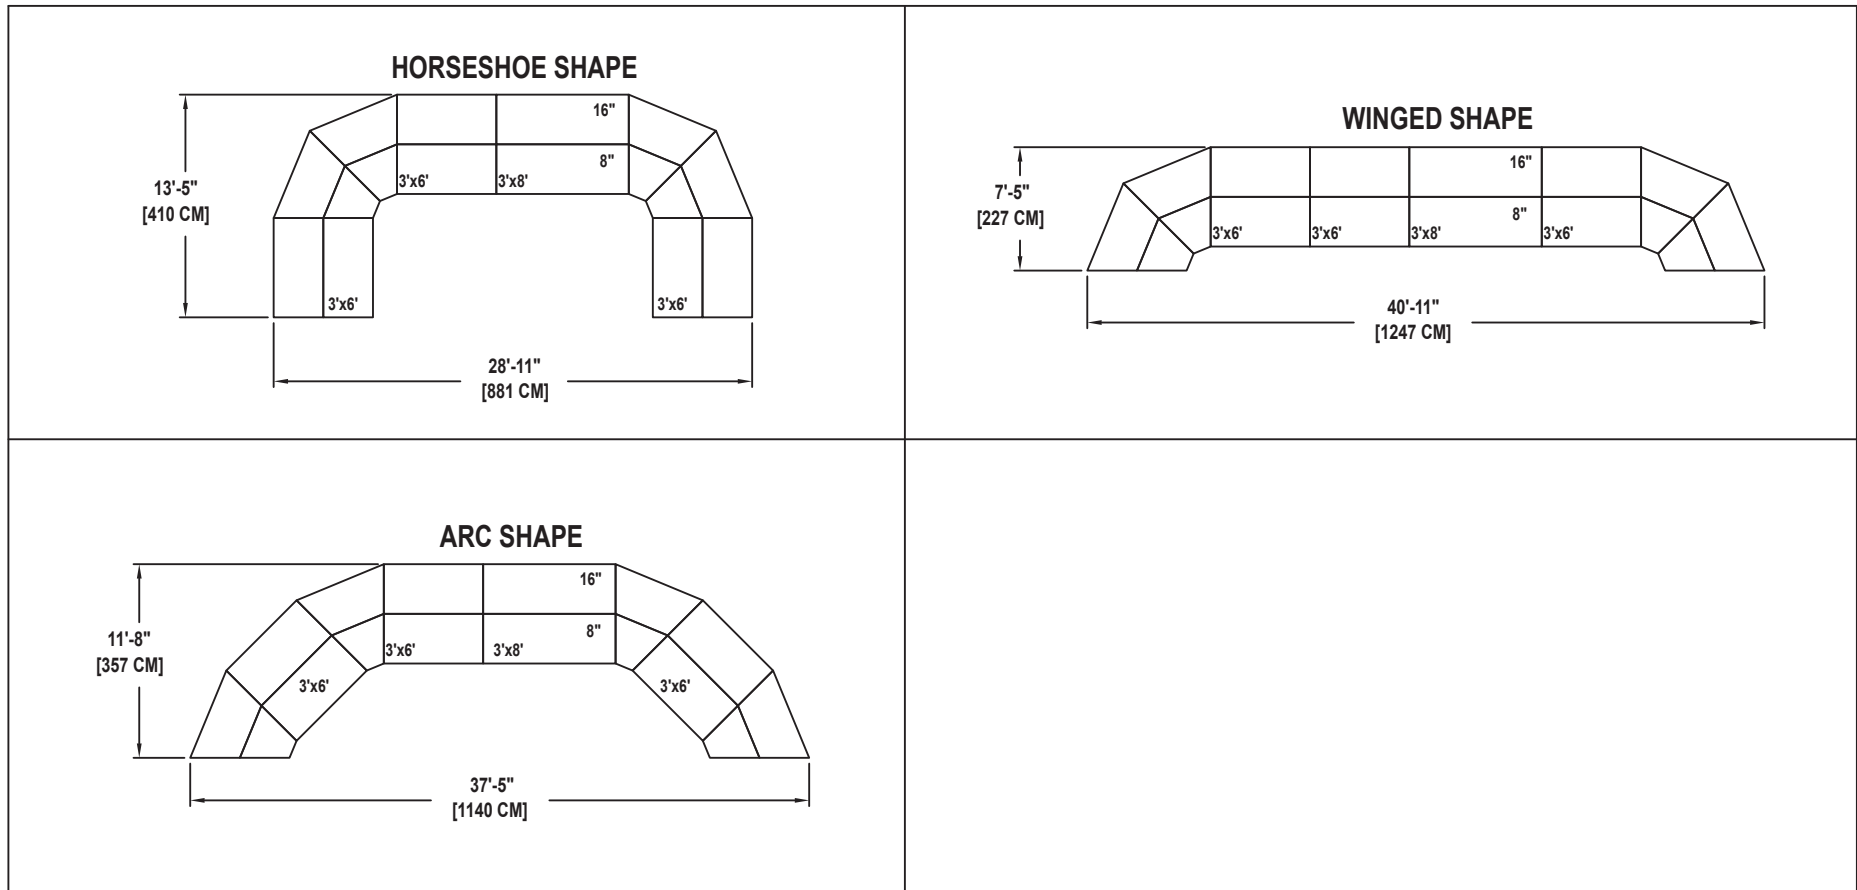

SEATED CHORAL RISER SET

NO. 425

SEATING CAPACITY NOT USING THE FLOOR, 38.

SEATING CAPACITY WITH ONE ROW ON THE FLOOR, 51.

SEATING CAPACITY IS BASED ON 26" CHAIR SPACING.

Wenger®

C O R P O R A T I O N

Wenger®