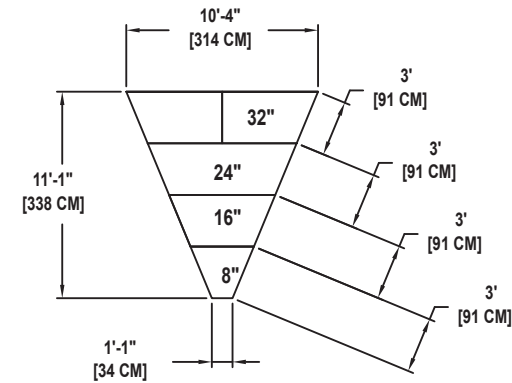

RISER SET 1235
SEATING CAPACITY 10

Wenger®

JRCLANCY

GEARBOSS®

Drawing 100A311_A
Sheet 44 of 44

MUSIC EDUCATION AND PERFORMING ARTS

Owatonna Office: Phone 800.4WENGER (493-6437) Worldwide +1.507.455.4100 | Parts & Service 800.887.7145 | wengercorp.com | 555 Park Drive, PO Box 448 | Owatonna | MN 55060-0448

Syracuse Office: Phone 800.836.1885 Worldwide +1.315.451.3440 | jrclancy.com | 7041 Interstate Island Road | Syracuse | NY 13209-9713

ATHLETICS Phone 800.493.6437 | gearboss.com | 555 Park Drive, PO Box 448 | Owatonna | MN 55060-0448