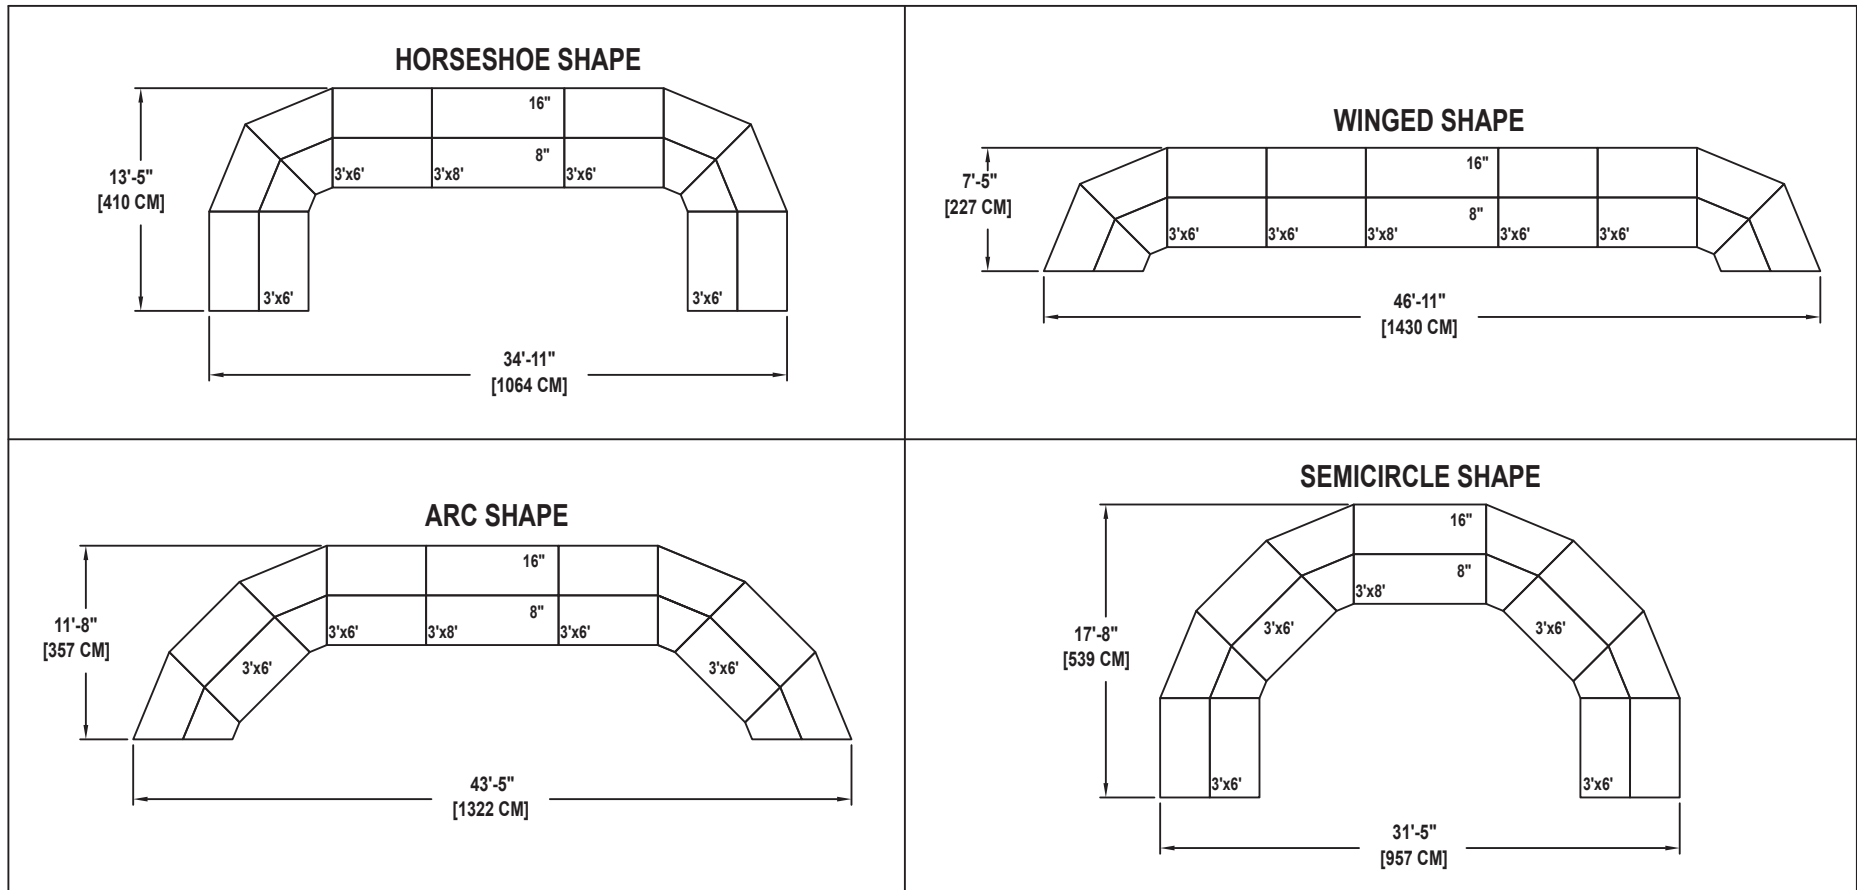

SEATED CHORAL RISER SET

NO. 445

SEATING CAPACITY NOT USING THE FLOOR, 44.

SEATING CAPACITY WITH ONE ROW ON THE FLOOR, 60.

SEATING CAPACITY IS BASED ON 26" CHAIR SPACING.

Wenger®

C O R P O R A T I O N

Wenger®