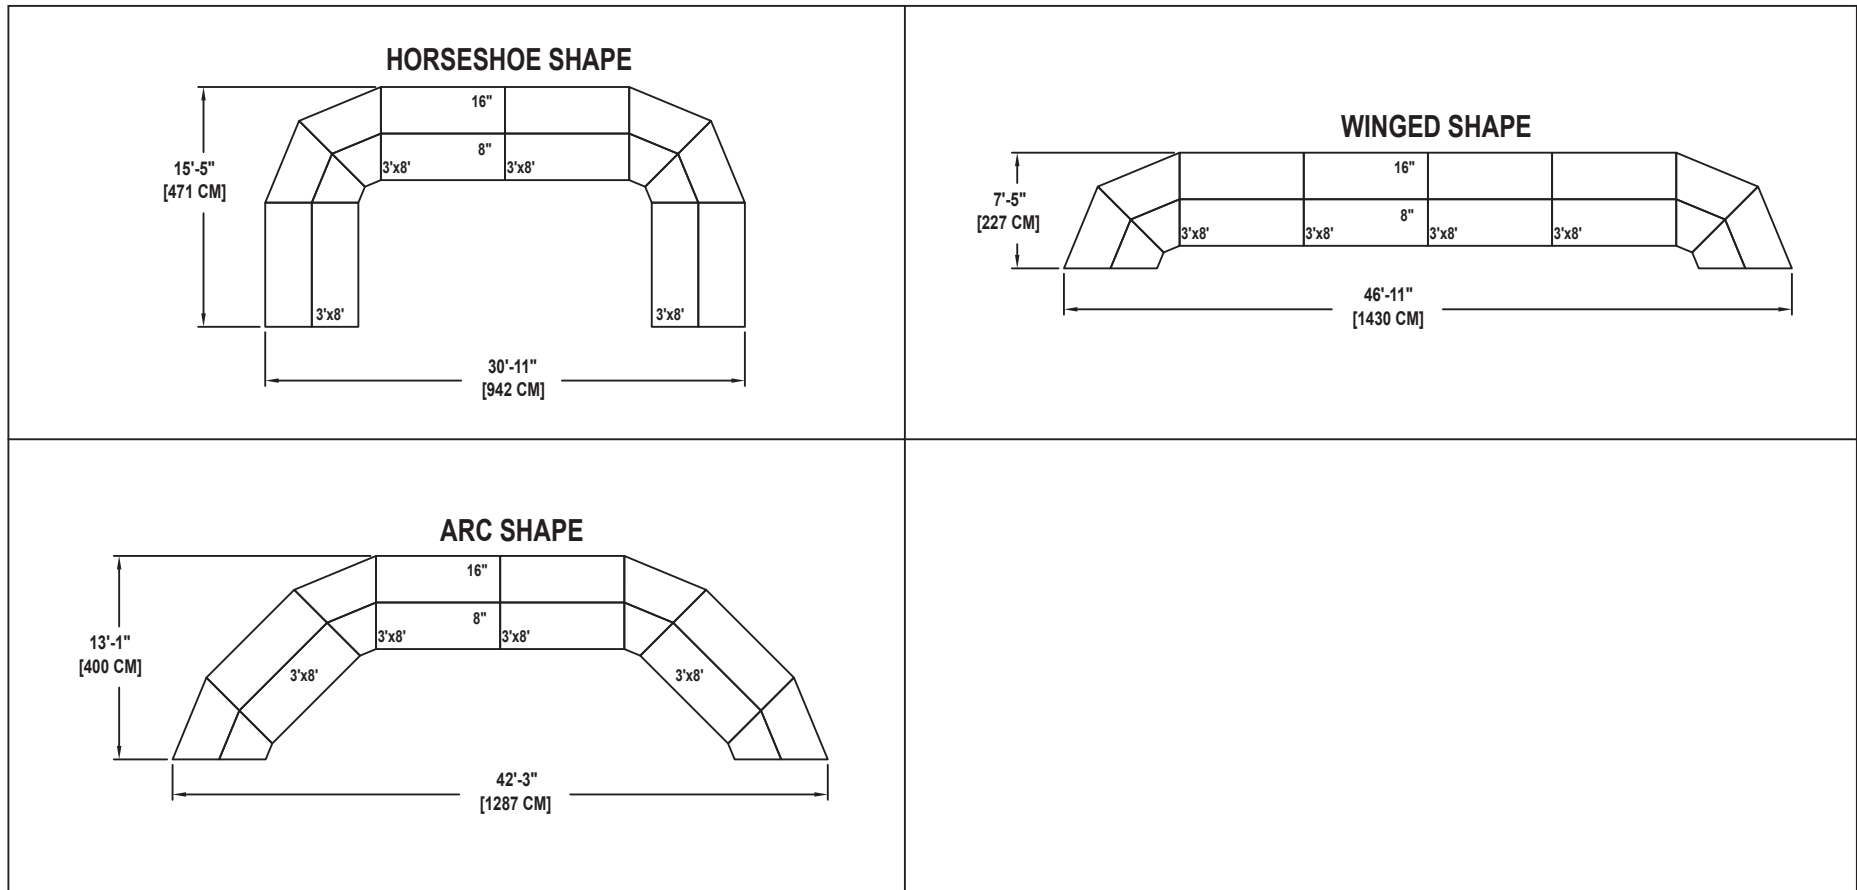

SEATED CHORAL RISER SET

NO. 315

SEATING CAPACITY NOT USING THE FLOOR, 44.

SEATING CAPACITY WITH ONE ROW ON THE FLOOR, 60.

SEATING CAPACITY IS BASED ON 26" CHAIR SPACING.

Wenger®

C O R P O R A T I O N

Wenger®