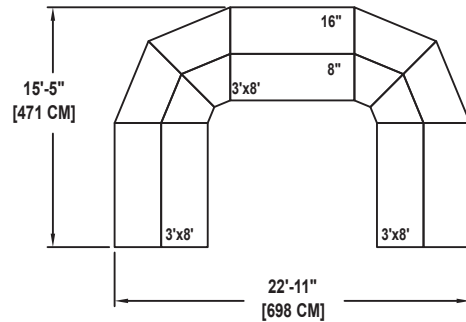

SEATED CHORAL RISER SET

NO. 305

SEATING CAPACITY NOT USING THE FLOOR, 36.

SEATING CAPACITY WITH ONE ROW ON THE FLOOR, 48.

SEATING CAPACITY IS BASED ON 26" CHAIR SPACING.

Wenger®

C O R P O R A T I O N

HORSESHOE SHAPE