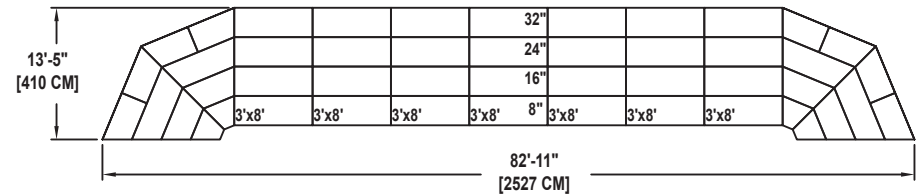

SEATED CHORAL RISER SET

NO. 495

SEATING CAPACITY NOT USING THE FLOOR, 132.

SEATING CAPACITY WITH ONE ROW ON THE FLOOR, 160.

SEATING CAPACITY IS BASED ON 26" CHAIR SPACING.

Wenger®

C O R P O R A T I O N

WINGED SHAPE