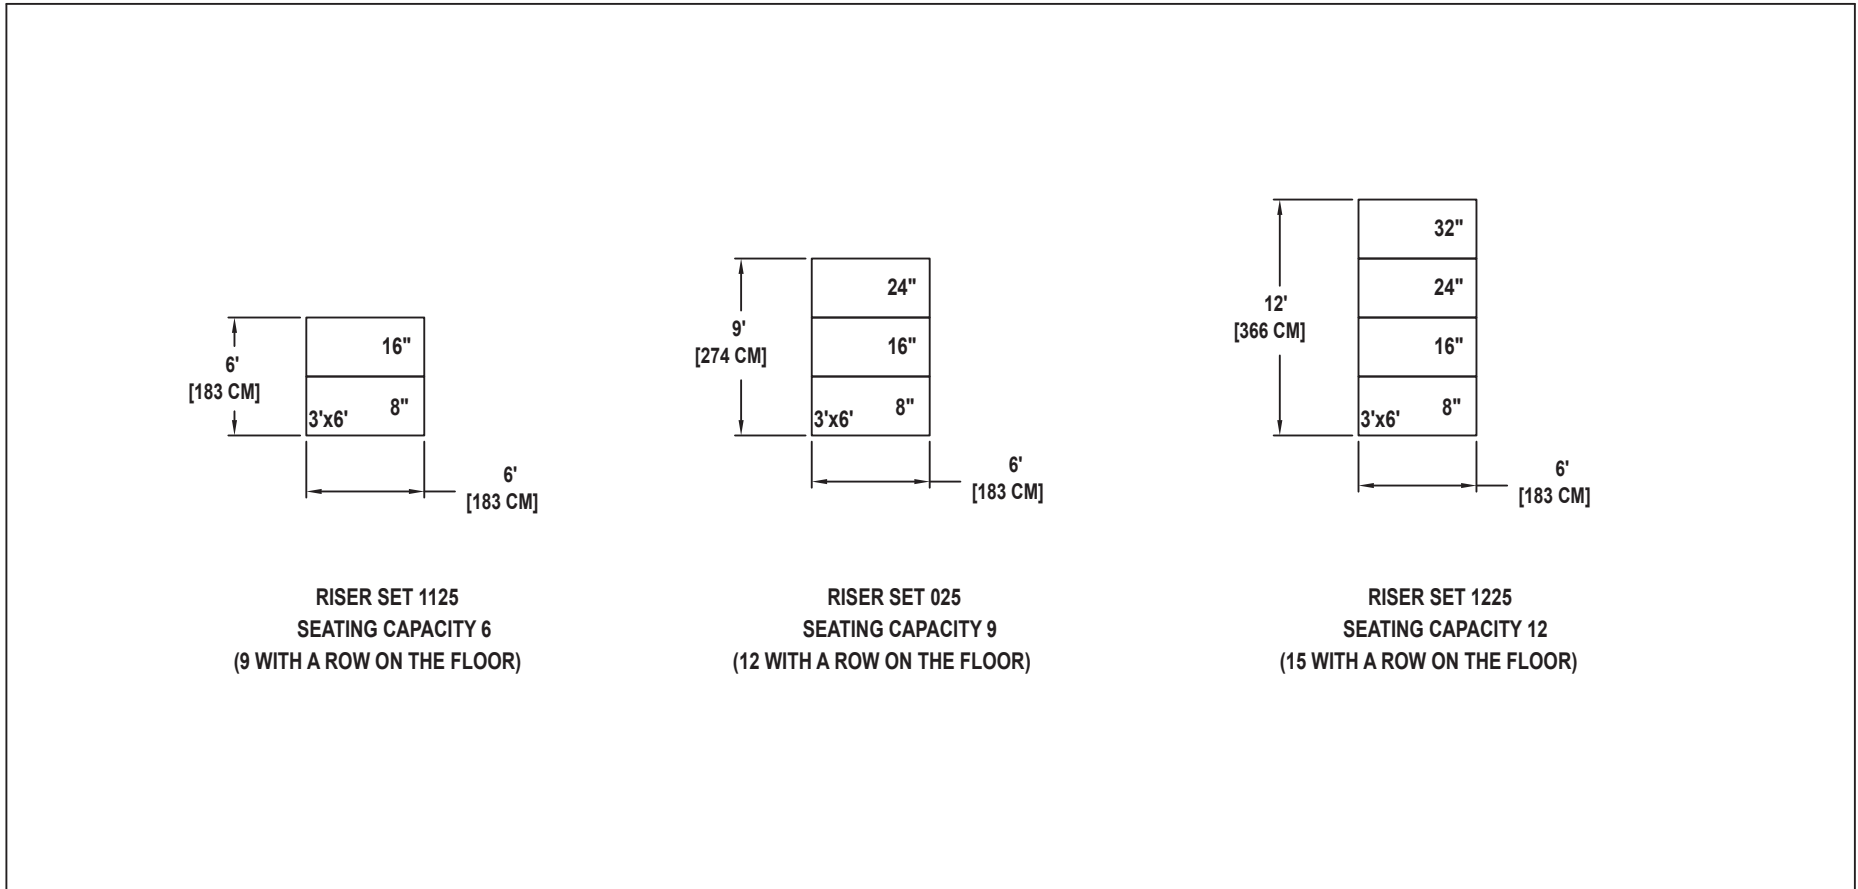

SEATED CHORAL RISER SET

RISER SETS 1125, 025, 1225

SEATING CAPACITY IS BASED ON 26" CHAIR SPACING.

C O R P O R A T I O N

Drawing 100A311_A
Sheet 43 of 44

MUSIC EDUCATION AND PERFORMING ARTS

Owatonna Office: Phone 800.4WENGER (493-6437) Worldwide +1.507.455.4100 | Parts & Service 800.887.7145 | wengercorp.com | 555 Park Drive, PO Box 448 | Owatonna | MN 55060-0448