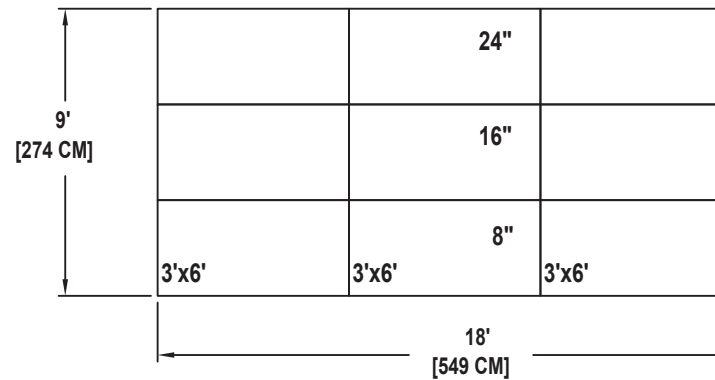

SEATED CHORAL RISER SET

NO. 065

SEATING CAPACITY NOT USING THE FLOOR, 24.

SEATING CAPACITY WITH ONE ROW ON THE FLOOR, 32.

SEATING CAPACITY IS BASED ON 26" CHAIR SPACING.

Wenger®

C O R P O R A T I O N

Wenger®