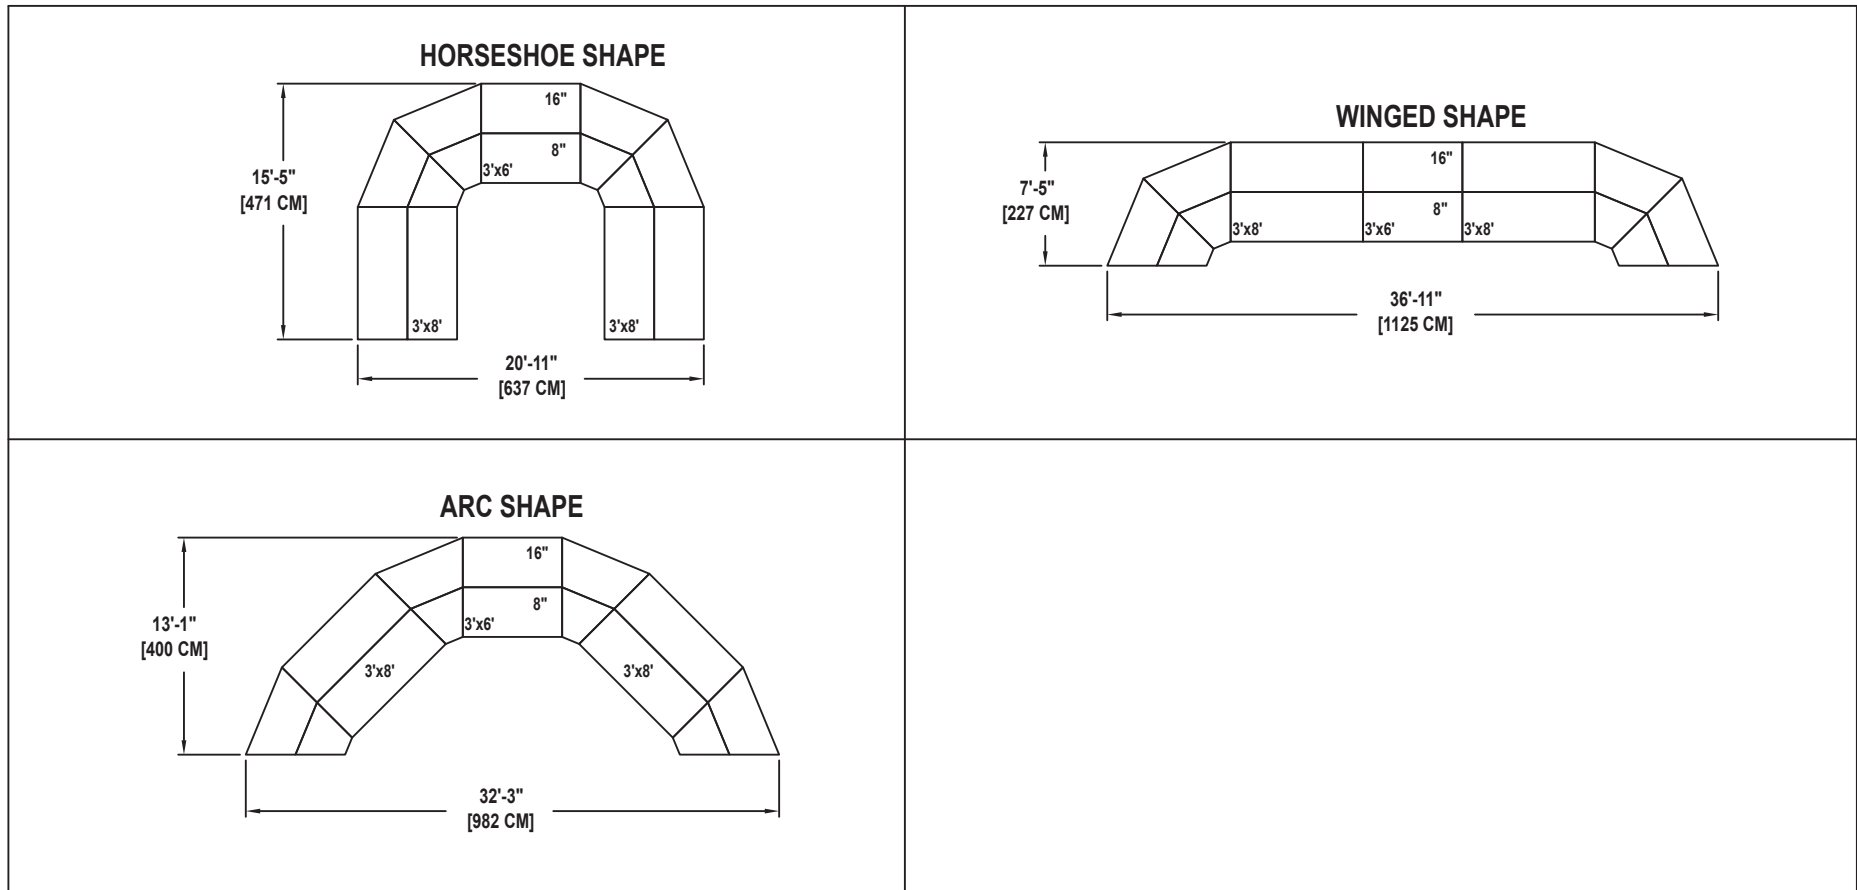

SEATED CHORAL RISER SET

NO. 365

SEATING CAPACITY NOT USING THE FLOOR, 34.

SEATING CAPACITY WITH ONE ROW ON THE FLOOR, 45.

SEATING CAPACITY IS BASED ON 26" CHAIR SPACING.

Wenger®

C O R P O R A T I O N

Wenger