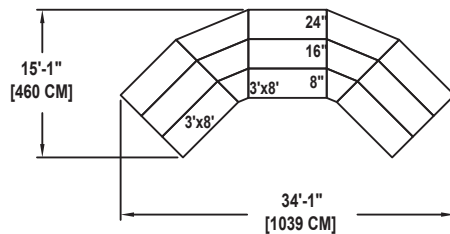

ARC SHAPE

Wenger®

JRCLANCY

GEARBOSS®

Drawing 100A311_A
Sheet 41 of 44

MUSIC EDUCATION AND PERFORMING ARTS

Owatonna Office: Phone 800.4WENGER (493-6437) Worldwide +1.507.455.4100 | Parts & Service 800.887.7145 | wengercorp.com | 555 Park Drive, PO Box 448 | Owatonna | MN 55060-0448