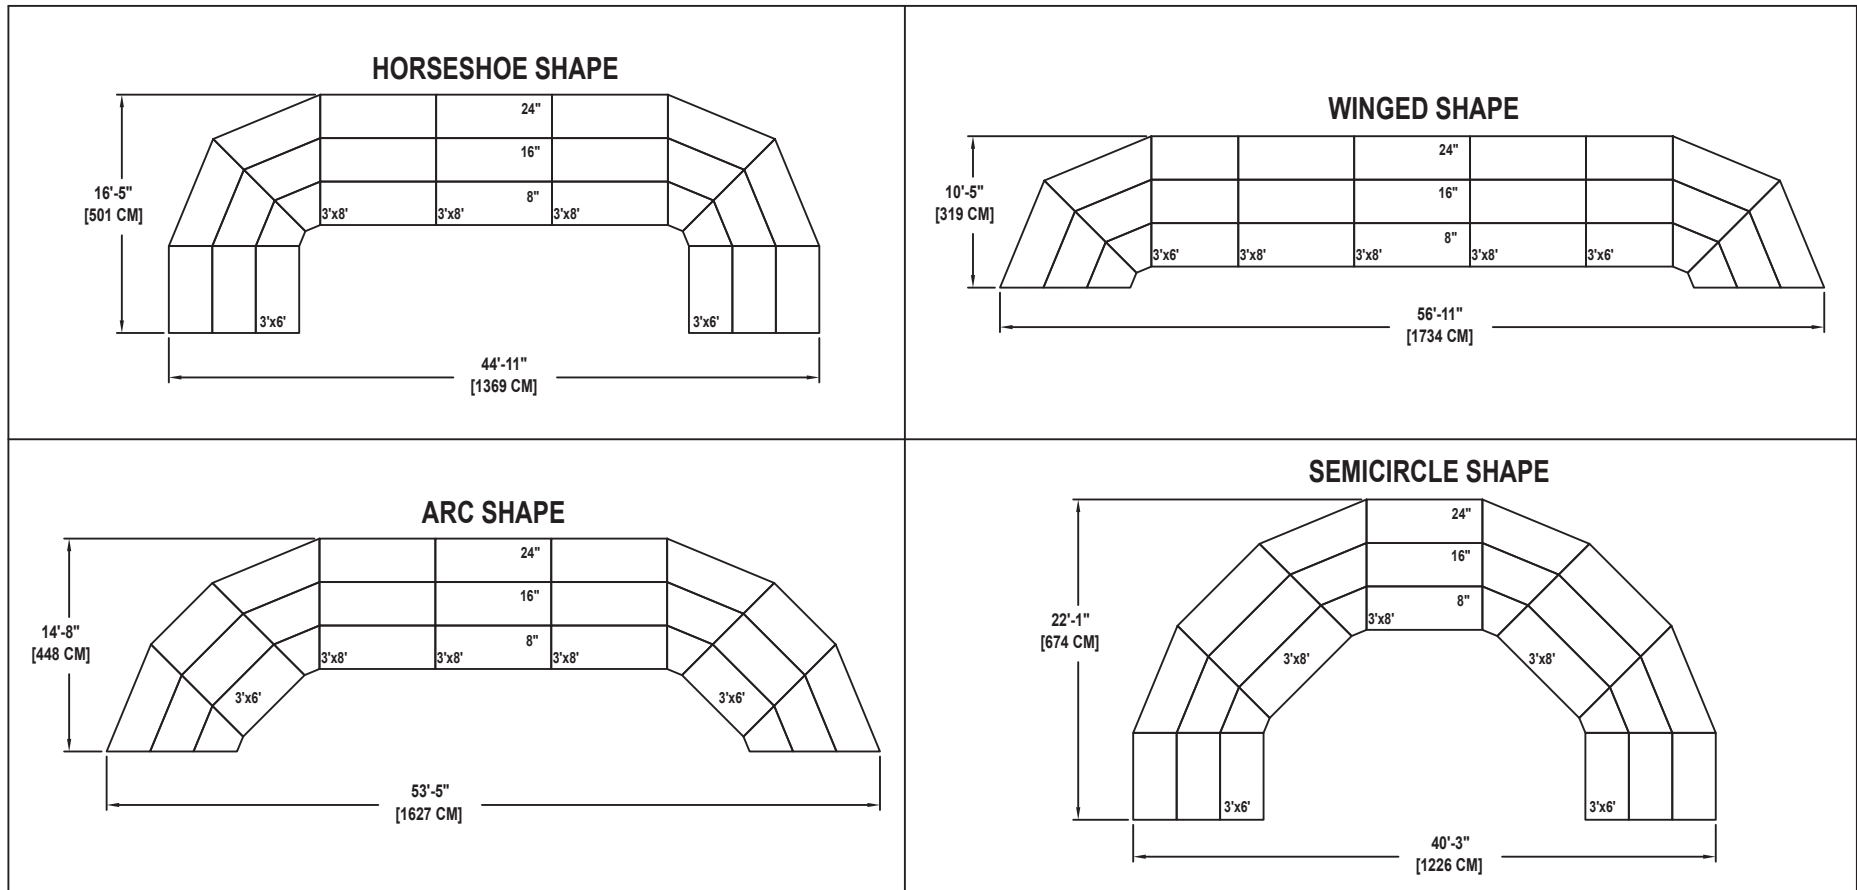

SEATED CHORAL RISER SET

NO. 215

SEATING CAPACITY NOT USING THE FLOOR, 78.

SEATING CAPACITY WITH ONE ROW ON THE FLOOR, 96.

SEATING CAPACITY IS BASED ON 26" CHAIR SPACING.

Wenger®

C O R P O R A T I O N

Wenger®