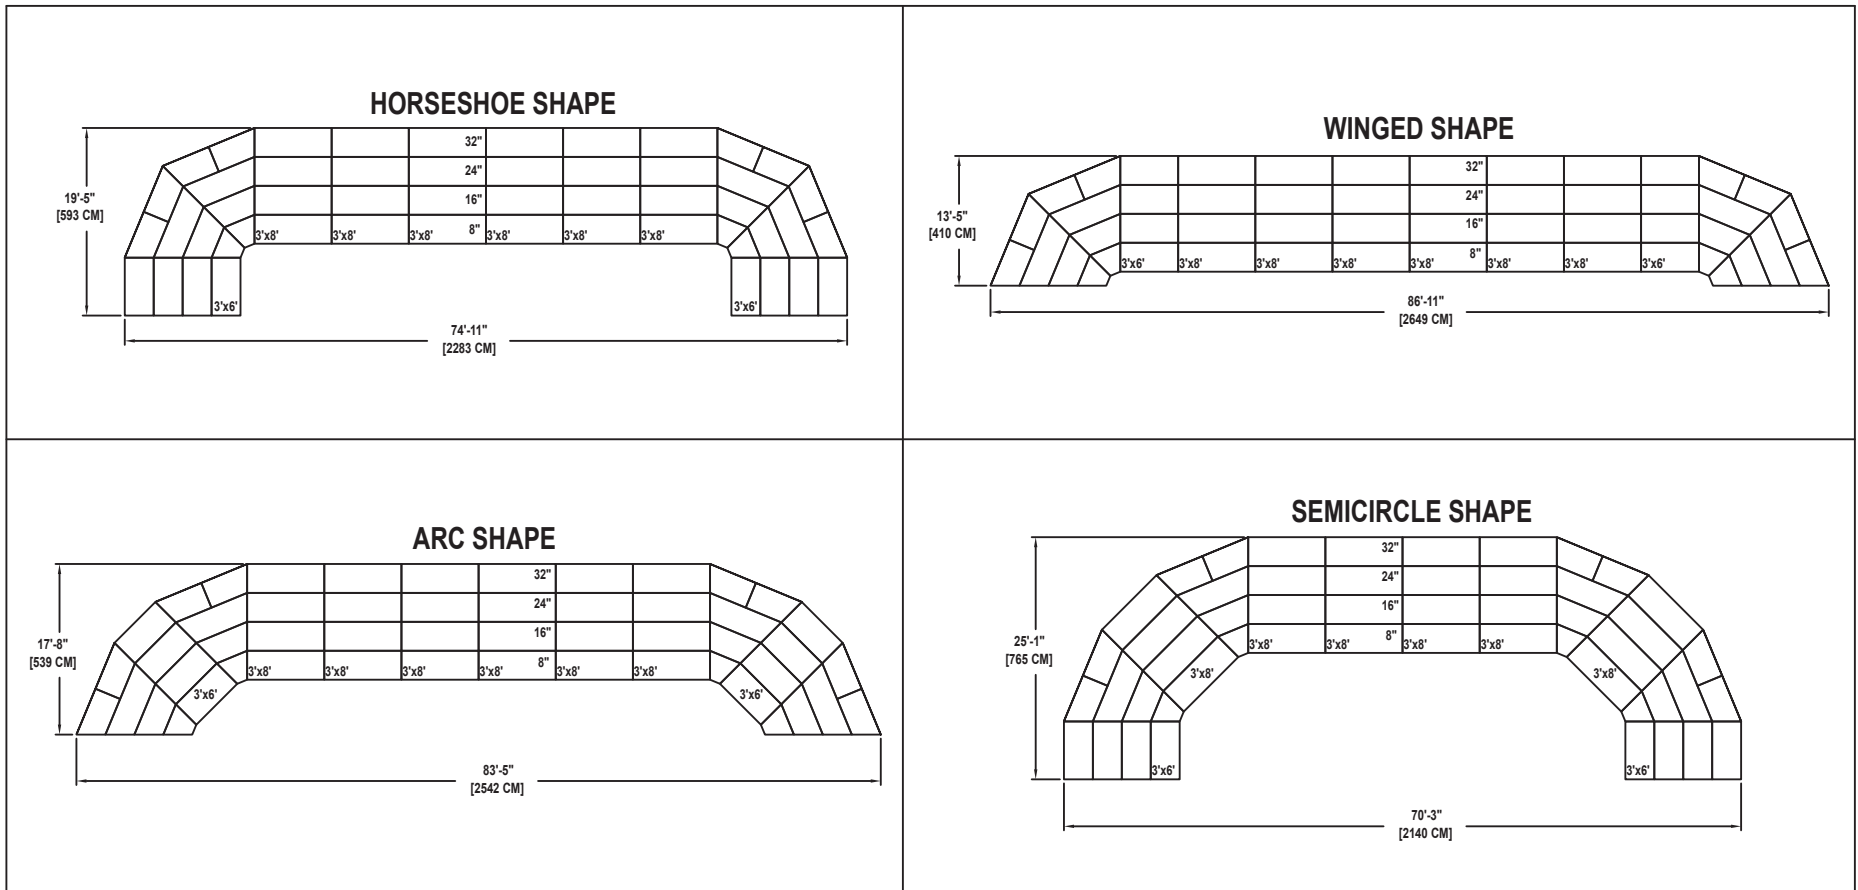

SEATED CHORAL RISER SET

NO. 475

SEATING CAPACITY NOT USING THE FLOOR, 160.
SEATING CAPACITY WITH ONE ROW ON THE FLOOR, 190.
SEATING CAPACITY IS BASED ON 26" CHAIR SPACING.

C O R P O R A T I O N

Drawing 100A311_A
Sheet 37 of 44

MUSIC EDUCATION AND PERFORMING ARTS

Owatonna Office: Phone 800.4WENGER (493-6437) Worldwide +1.507.455.4100 | Parts & Service 800.887.7145 | wengercorp.com | 555 Park Drive, PO Box 448 | Owatonna | MN 55060-0448

Syracuse Office: Phone 800.836.1885 Worldwide +1.315.451.3440 | jrclancy.com | 7041 Interstate Island Road | Syracuse | NY 13209-9713

ATHLETICS Phone 800.493.6437 | gearboss.com | 555 Park Drive, PO Box 448 | Owatonna | MN 55060-0448